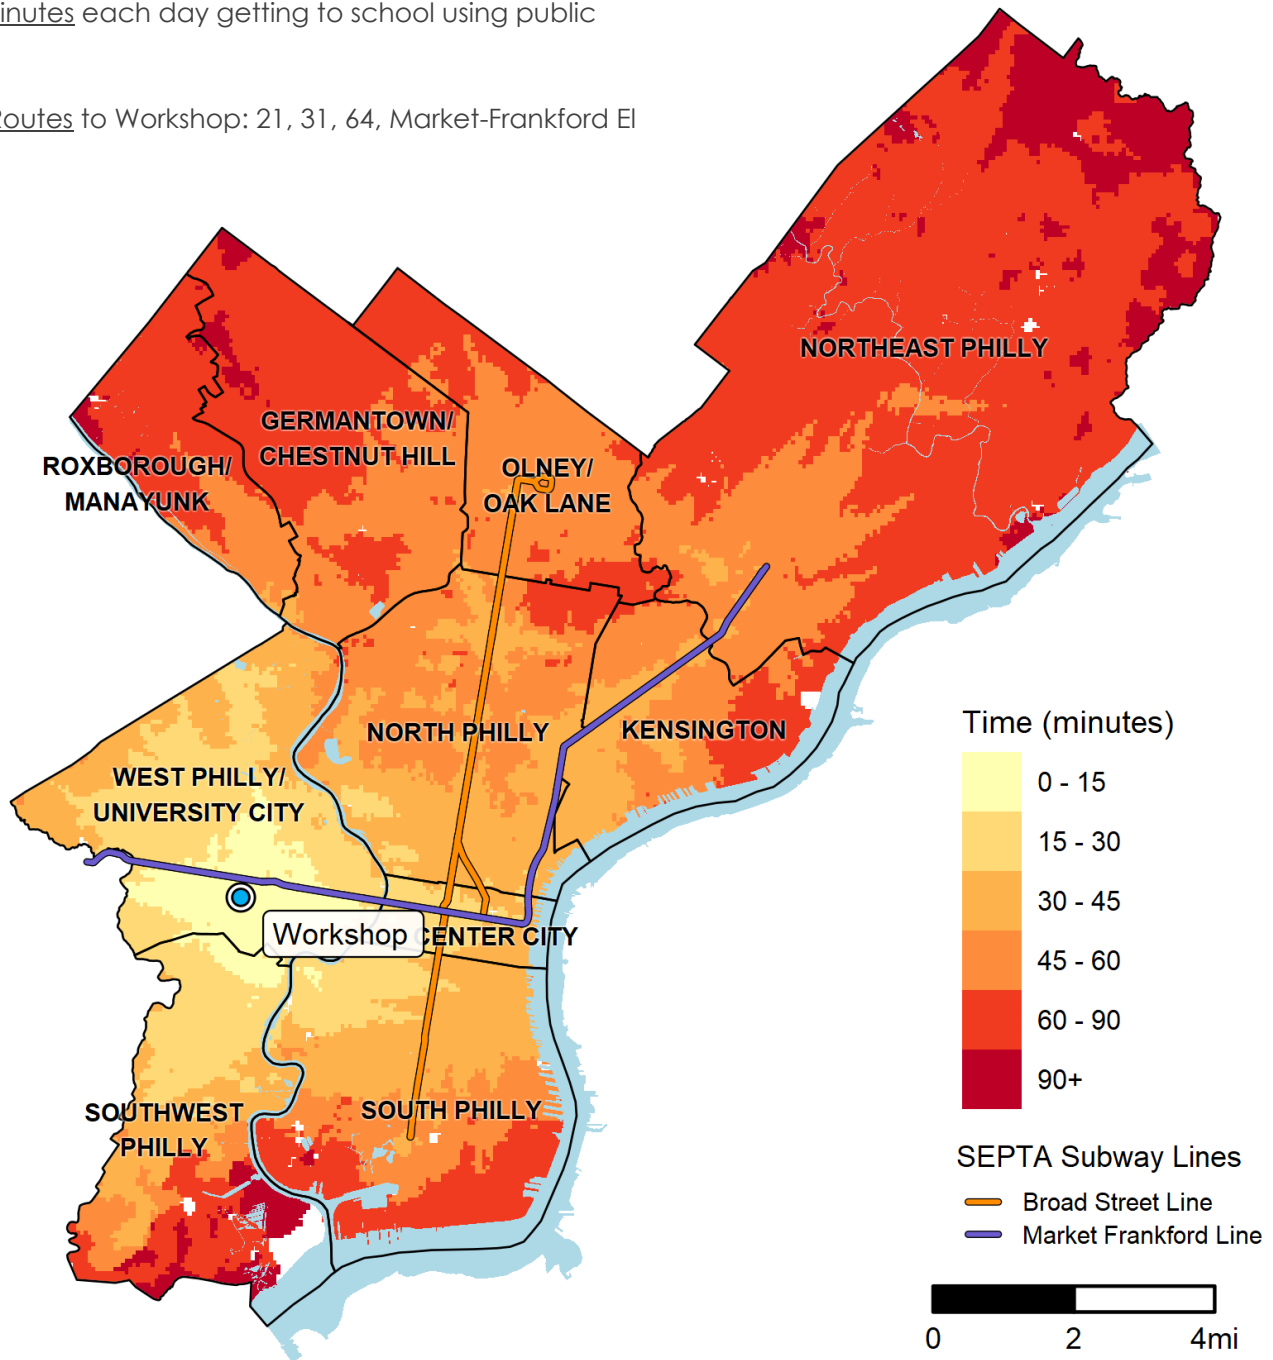

How long will it take me to get to The Workshop School?*

221 S. HANSON ST. • 215-400-7730

Fast Facts:

In 2018, Workshop students would have spent an average of 27 minutes each day getting to school using public transit.

SEPTA Routes to Workshop: 21, 31, 64, Market-Frankford El

How to read this map?

If I live in the lightest shaded area around the school, it will take me about 15 minutes by public transit (not including Regional Rail) and/or on foot to get to Workshop by the time school starts.

For more information:

SDP School Selection: <https://www.philasd.org/studentplacement/services/school-selection/>

SEPTA Trip Planner: <https://www.septa.org/m/maps/trip.html>

*Note: This map was calculated using 2018 SEPTA schedules.