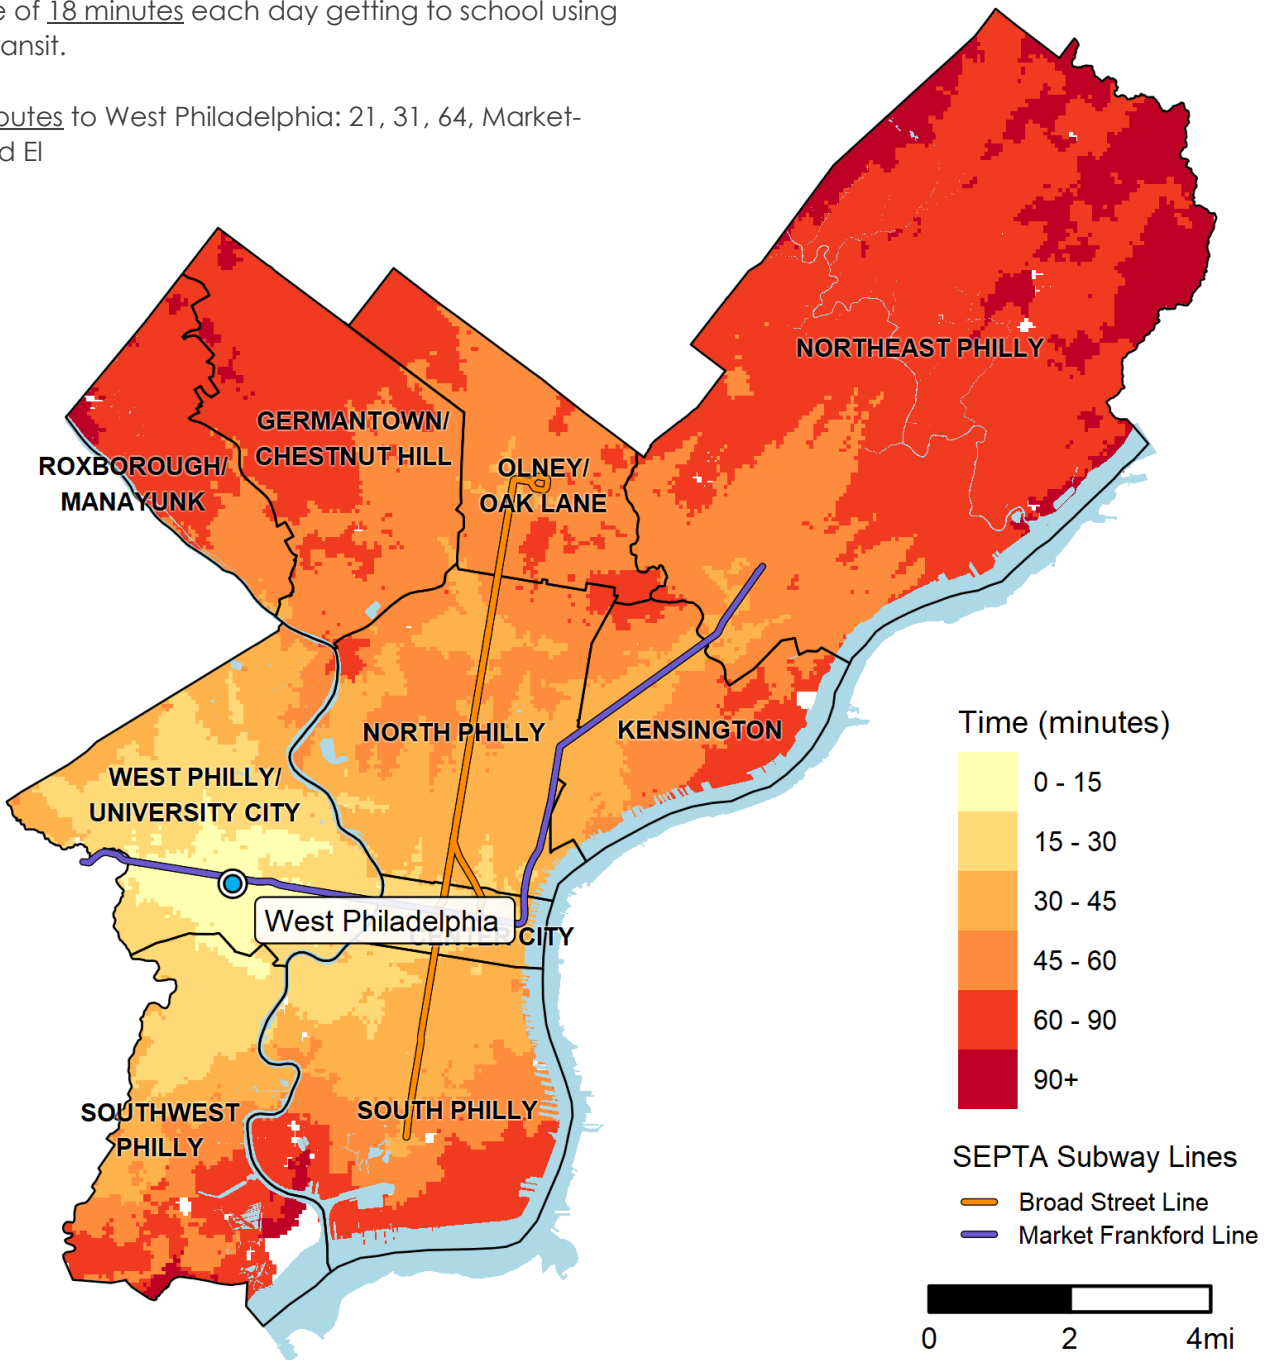

## Fast Facts:

In 2018, West Philadelphia students would have spent an average of 18 minutes each day getting to school using public transit.

SEPTA Routes to West Philadelphia: 21, 31, 64, Market-Frankford El

## How to read this map?

If I live in the lightest shaded area around the school, it will take me about 15 minutes by public transit (not including Regional Rail) and/or on foot to get to West Philadelphia by the time school starts.

## For more information:

SDP School Selection: <https://www.philasd.org/studentplacement/services/school-selection/>

SEPTA Trip Planner: <https://www.septa.org/m/maps/trip.html>

\*Note: This map was calculated using 2018 SEPTA schedules.