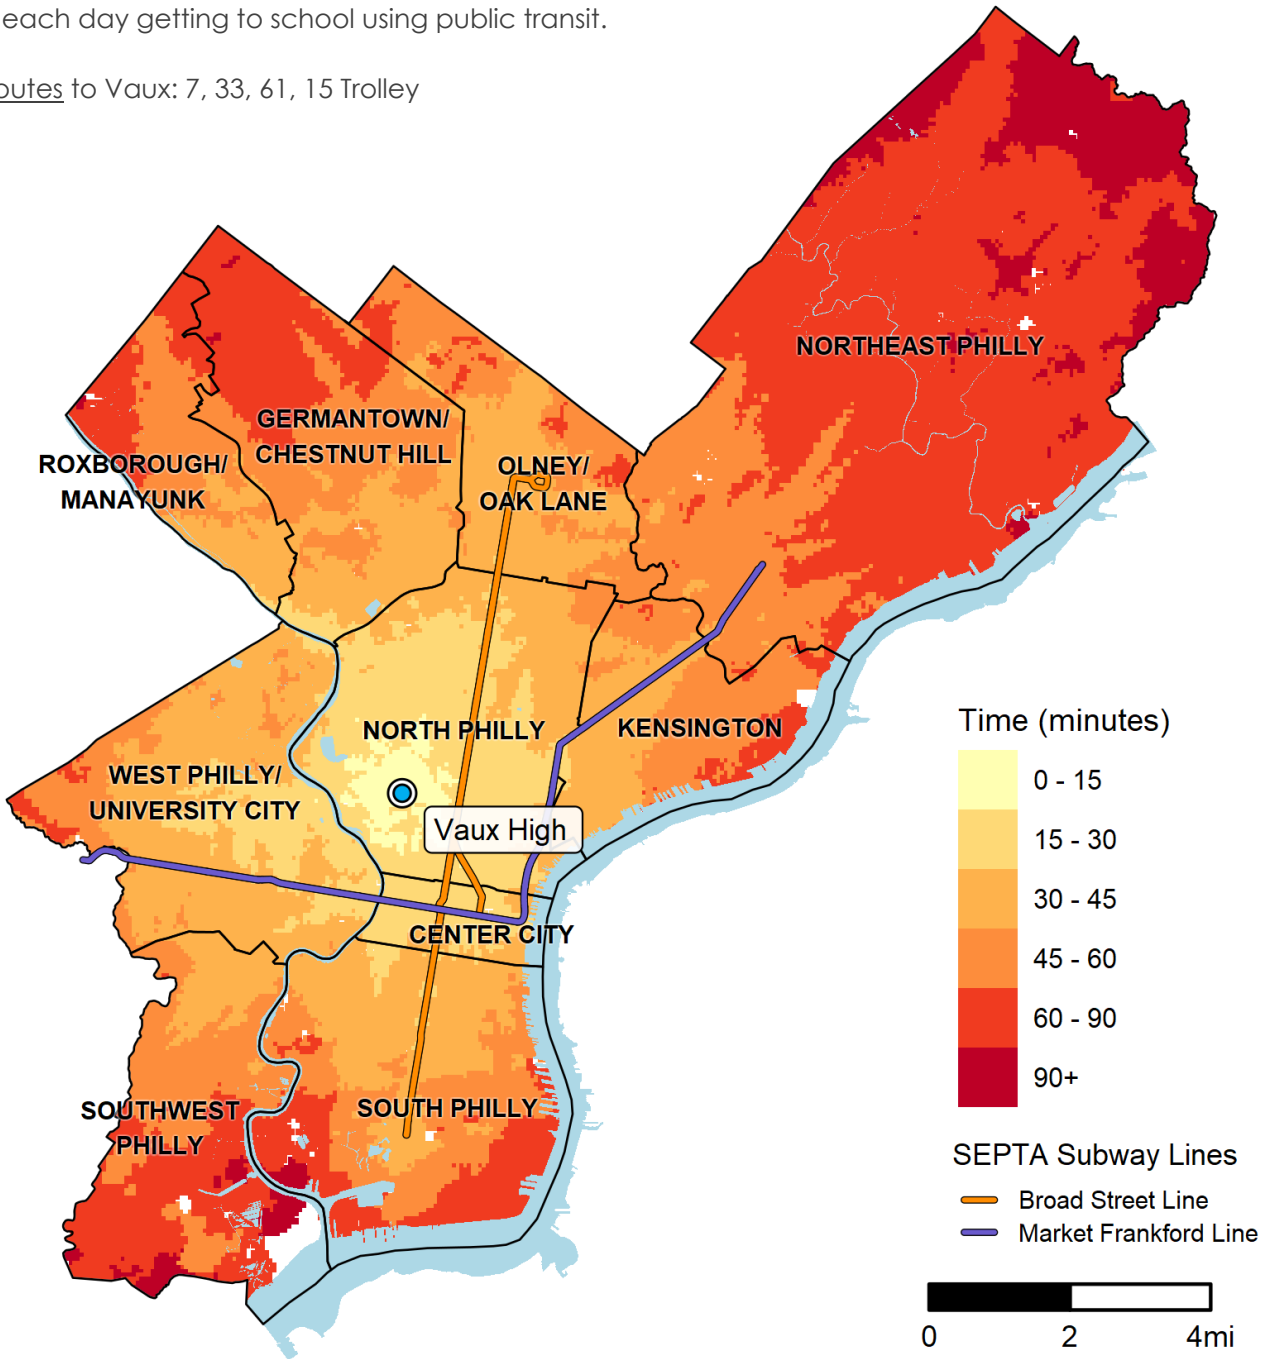

# How long will it take me to get to Vaux Big Picture?\*

2300 W. MASTER ST. • 267-507-9690

## Fast Facts:

In 2018, Vaux students would have spent an average of 20 minutes each day getting to school using public transit.

SEPTA Routes to Vaux: 7, 33, 61, 15 Trolley

**How to read this map?**  
 If I live in the lightest shaded area around the school, it will take me about 15 minutes by public transit (not including Regional Rail) and/or on foot to get to Vaux by the time school starts.

## For more information:

SDP School Selection: <https://www.philasd.org/studentplacement/services/school-selection/>

SEPTA Trip Planner: <https://www.septa.org/m/maps/trip.html>

\*Note: This map was calculated using 2018 SEPTA schedules.