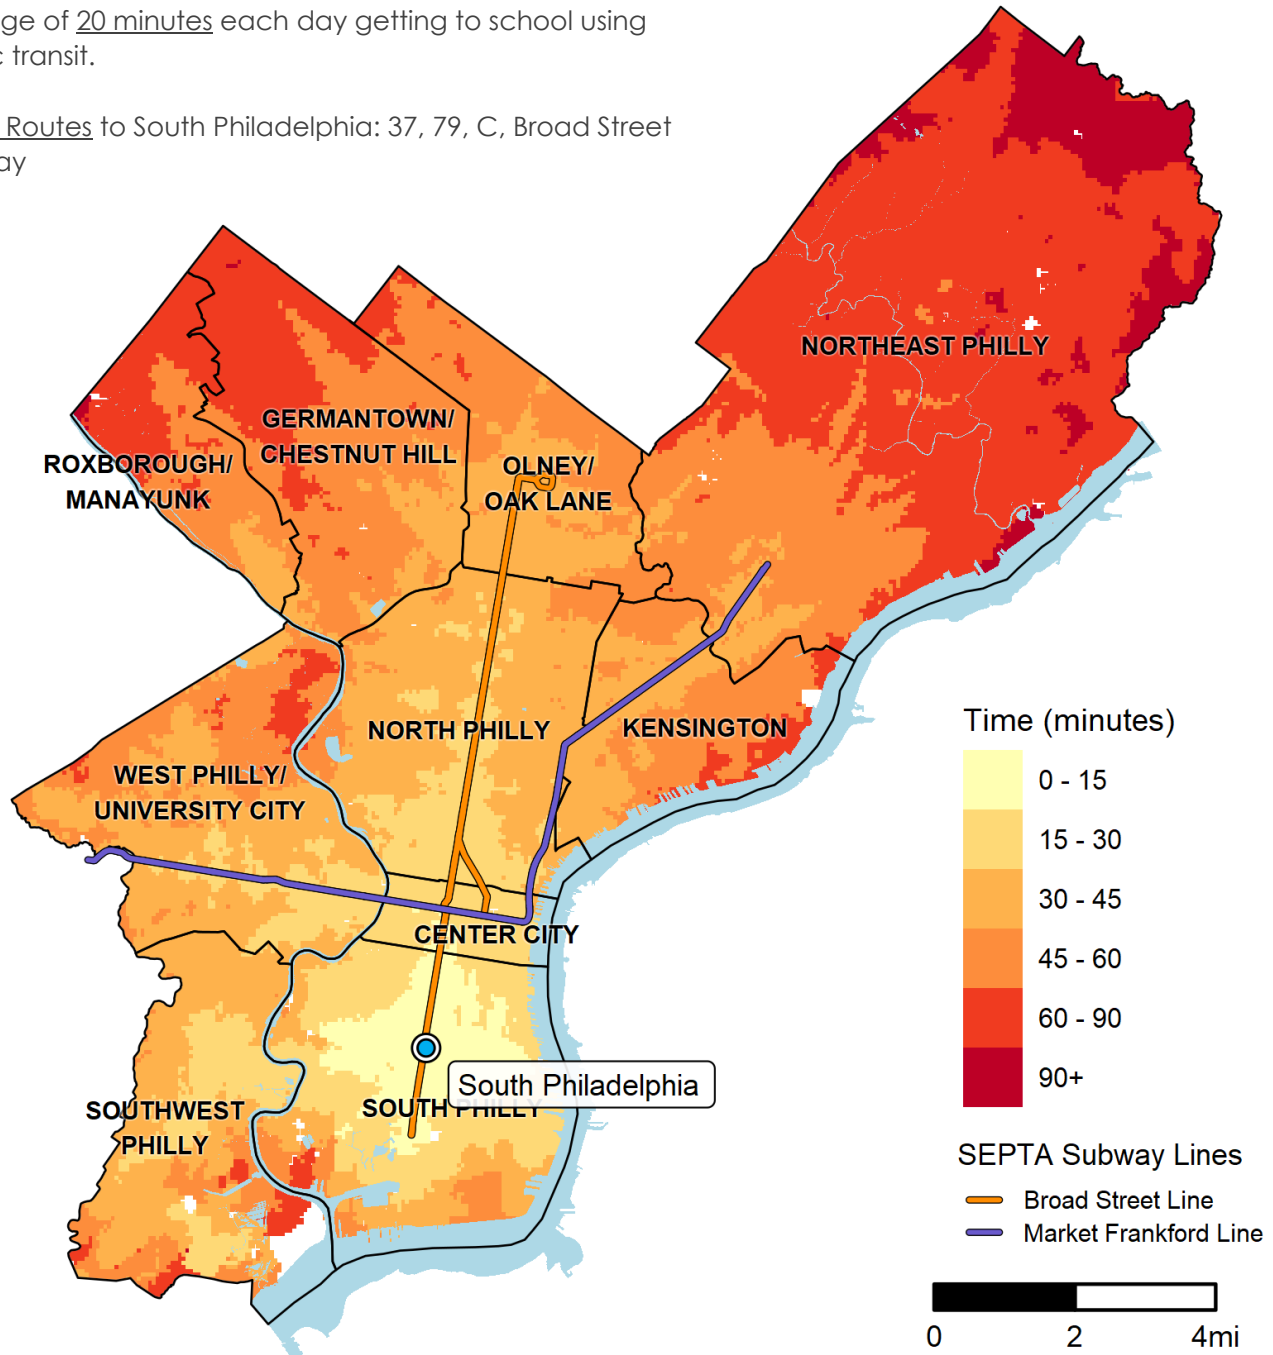

How long will it take me to get to South Philadelphia High School?*

2101 S. BROAD ST. • 215-400-8400

Fast Facts:

In 2018, South Philadelphia students would have spent an average of 20 minutes each day getting to school using public transit.

SEPTA Routes to South Philadelphia: 37, 79, C, Broad Street Subway

How to read this map?
 If I live in the lightest shaded area around the school, it will take me about 15 minutes by public transit (not including Regional Rail) and/or on foot to get to South Philadelphia by the time school starts.

For more information:

SDP School Selection: <https://www.philasd.org/studentplacement/services/school-selection/>

SEPTA Trip Planner: <https://www.septa.org/m/maps/trip.html>

*Note: This map was calculated using 2018 SEPTA schedules.