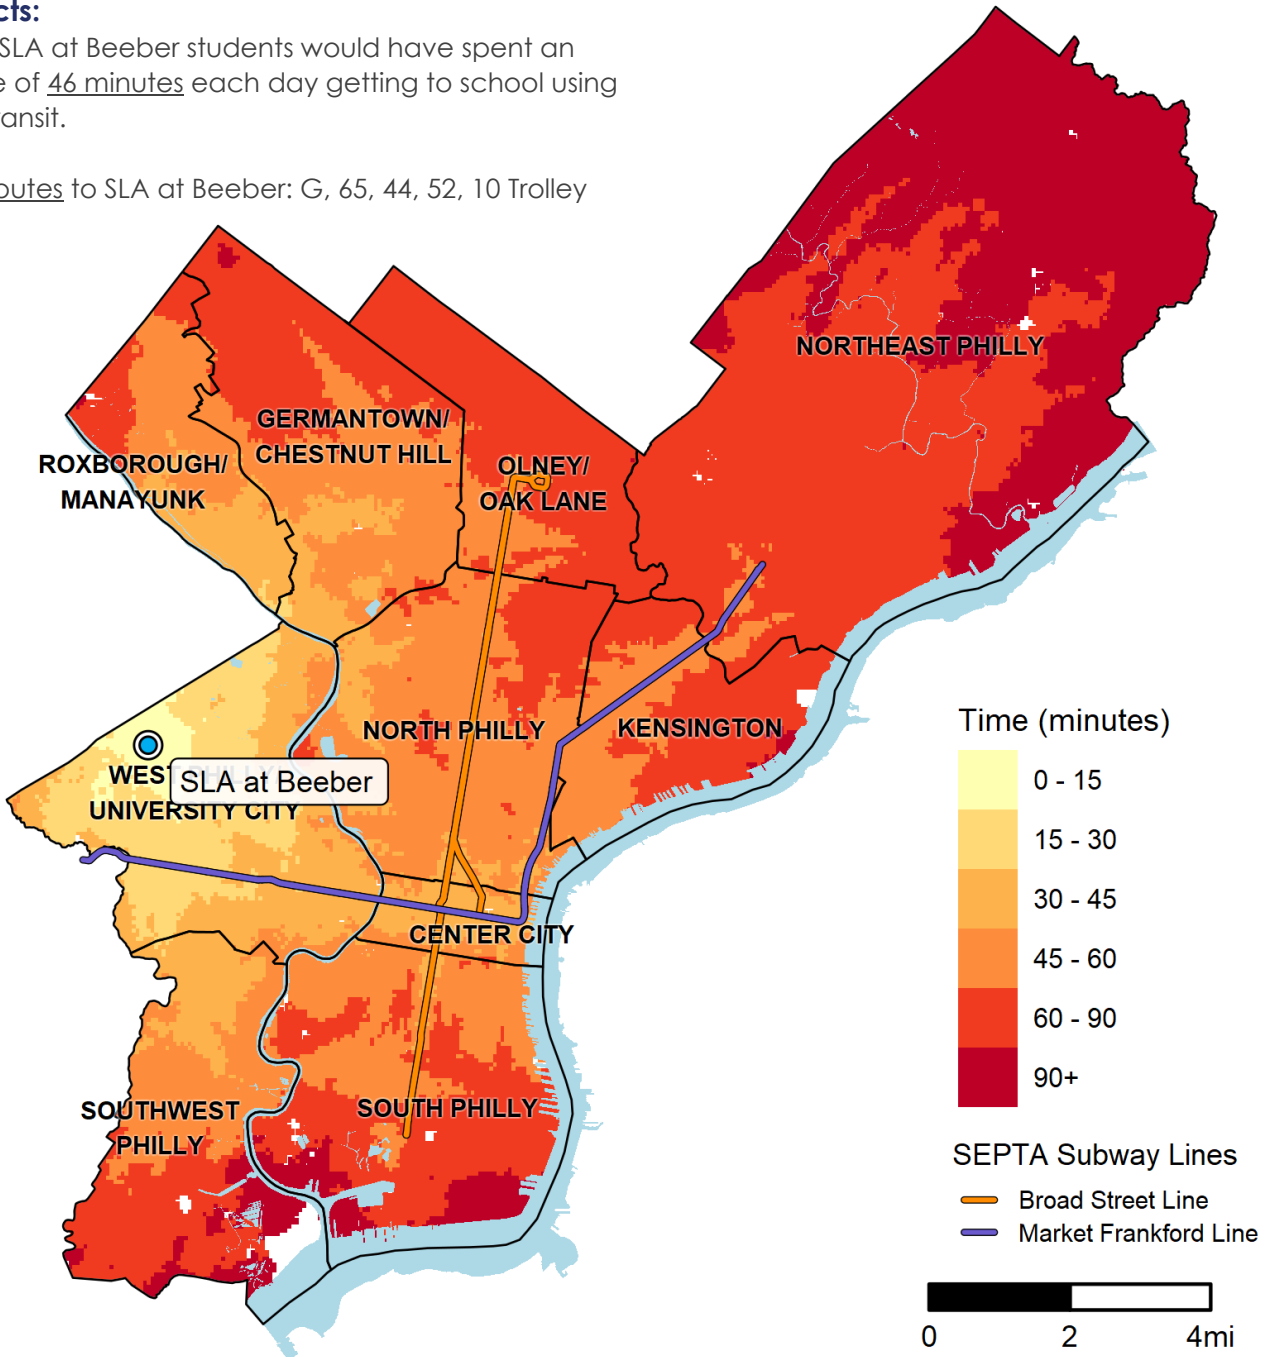

# How long will it take me to get to Science Leadership Academy (SLA) @ Beeber?\*

5925 MALVERN AVE. • 215-400-7270

## Fast Facts:

In 2018, SLA at Beeber students would have spent an average of 46 minutes each day getting to school using public transit.

SEPTA Routes to SLA at Beeber: G, 65, 44, 52, 10 Trolley

## How to read this map?

If I live in the lightest shaded area around the school, it will take me about 15 minutes by public transit (not including Regional Rail) and/or on foot to get to SLA at Beeber by the time school starts.

## For more information:

SDP School Selection: <https://www.philasd.org/studentplacement/services/school-selection/>

SEPTA Trip Planner: <https://www.septa.org/m/maps/trip.html>

\*Note: This map was calculated using 2018 SEPTA schedules.