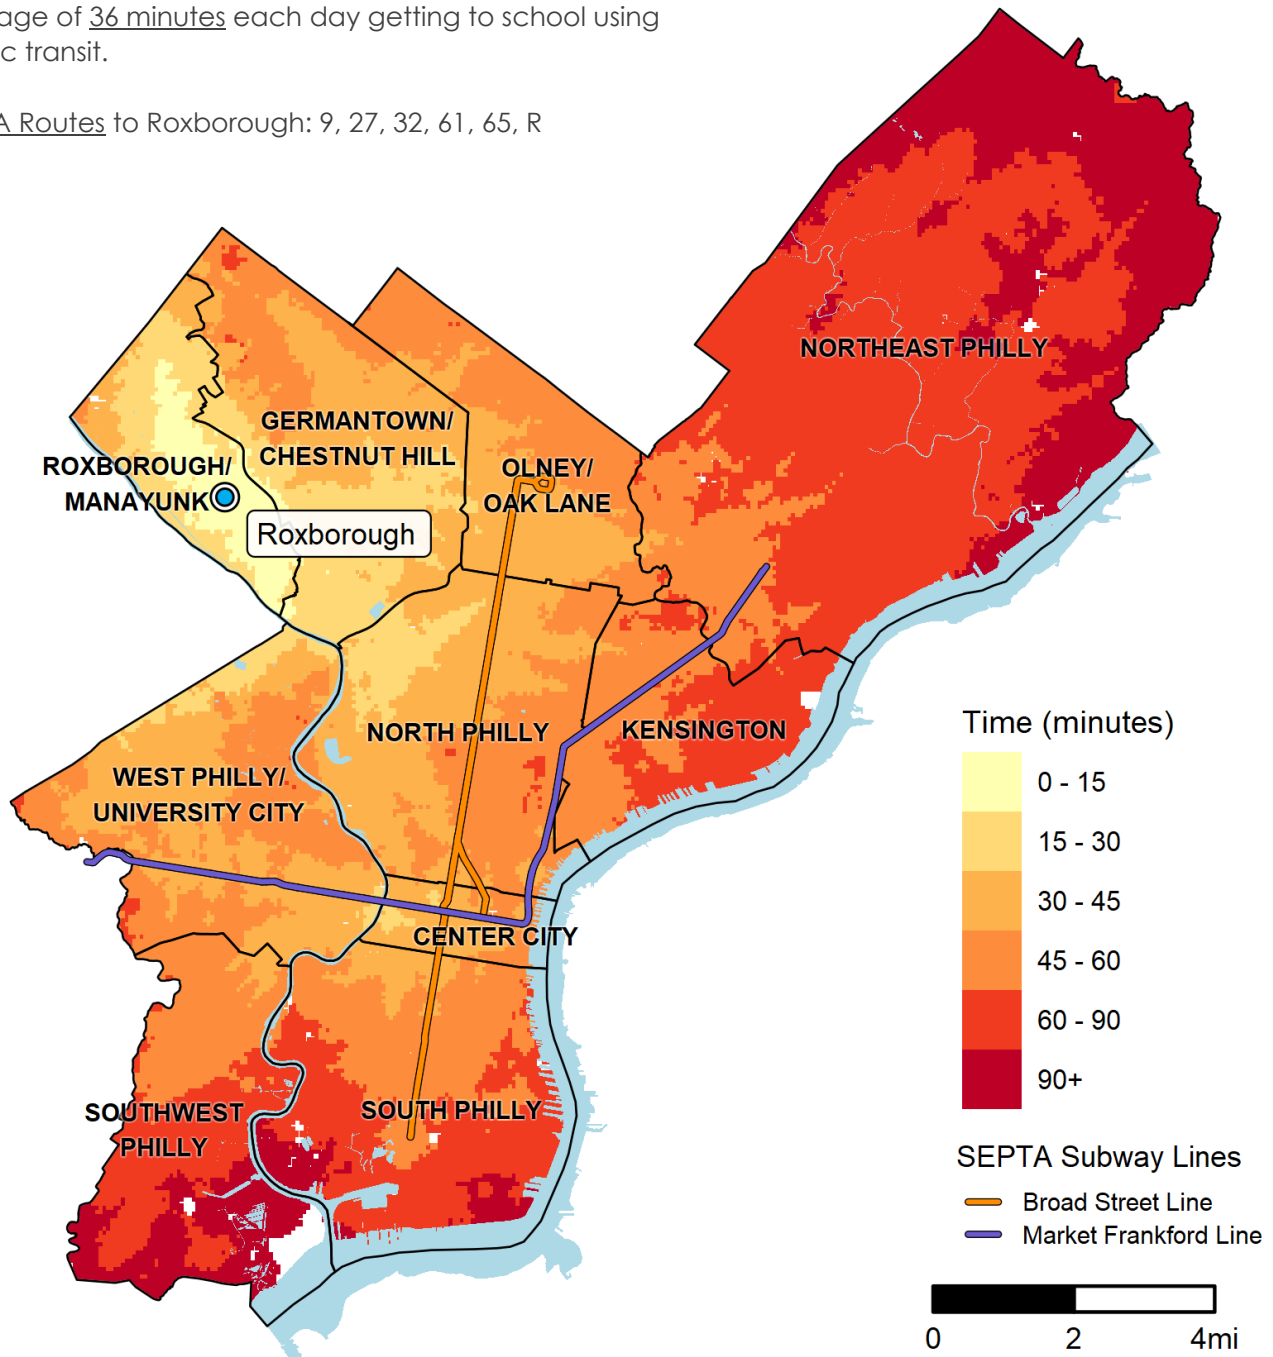

How long will it take me to get to Roxborough High School?*

6498 RIDGE AVE. • 215-400-3400

Fast Facts:

In 2018, Roxborough students would have spent an average of 36 minutes each day getting to school using public transit.

SEPTA Routes to Roxborough: 9, 27, 32, 61, 65, R

How to read this map?

If I live in the lightest shaded area around the school, it will take me about 15 minutes by public transit (not including Regional Rail) and/or on foot to get to Roxborough by the time school starts.

For more information:

SDP School Selection: <https://www.philasd.org/studentplacement/services/school-selection/>

SEPTA Trip Planner: <https://www.septa.org/m/maps/trip.html>

*Note: This map was calculated using 2018 SEPTA schedules.