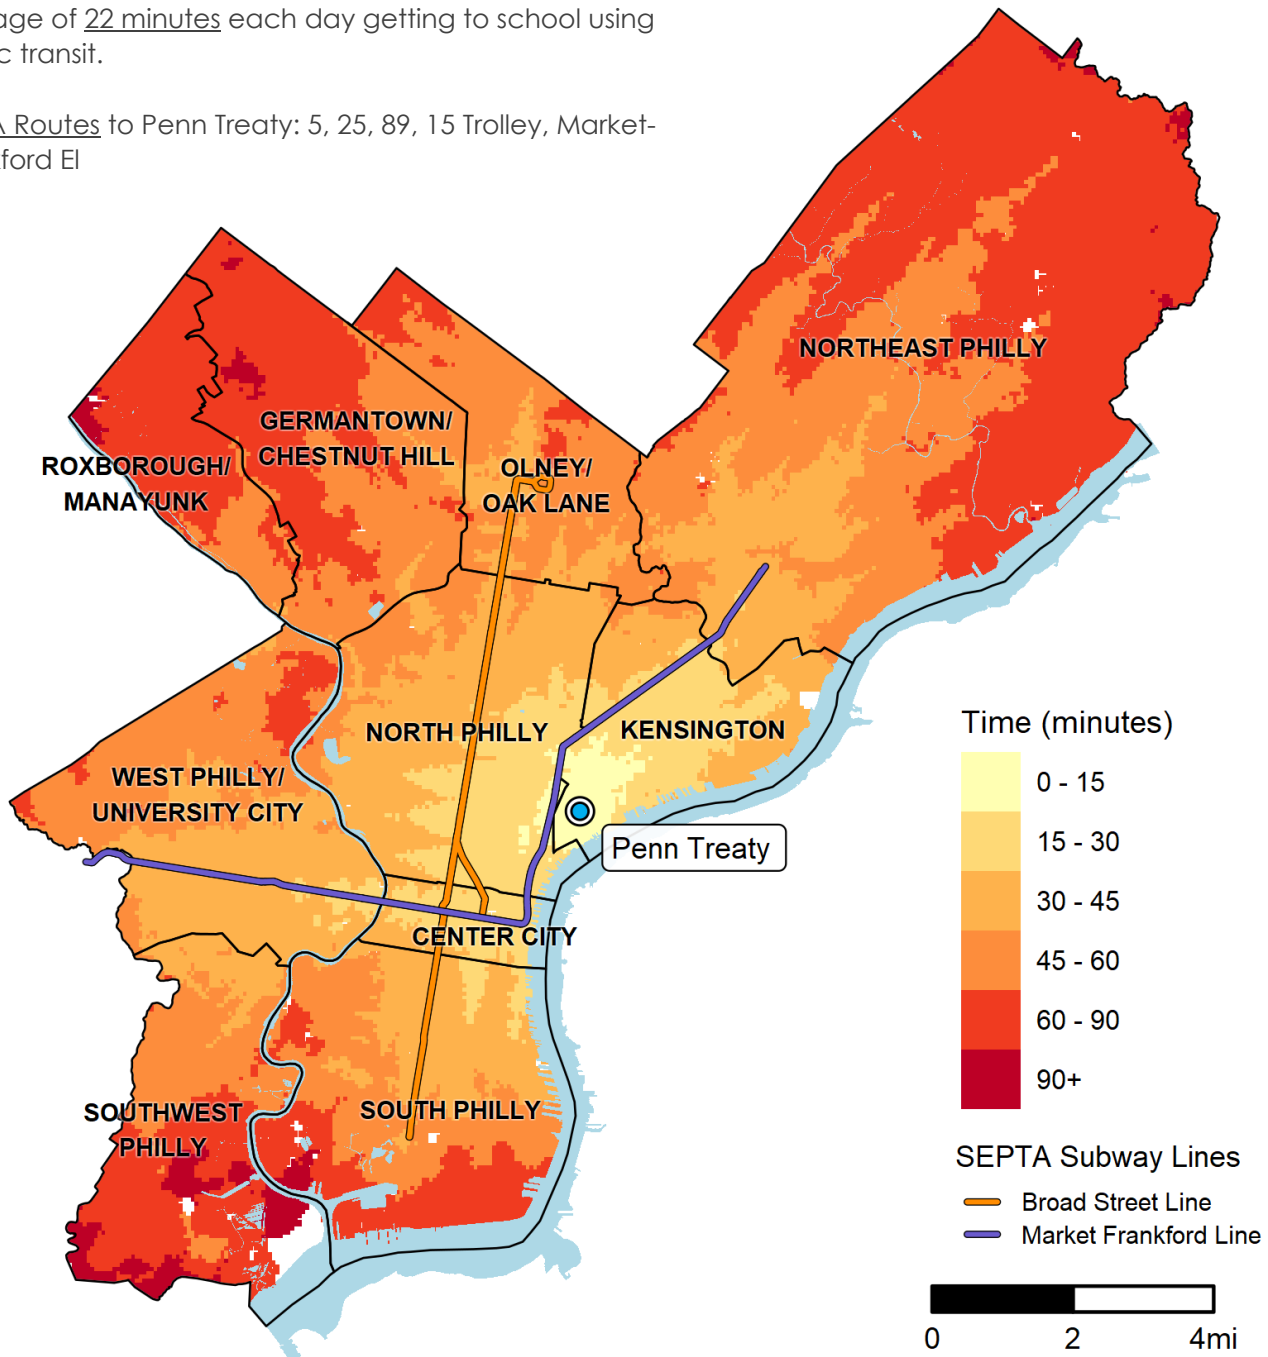

How long will it take me to get to Penn Treaty High School?*

600 E. THOMPSON ST. • 215-400-3800

Fast Facts:

In 2018, Penn Treaty students would have spent an average of 22 minutes each day getting to school using public transit.

SEPTA Routes to Penn Treaty: 5, 25, 89, 15 Trolley, Market-Frankford El

How to read this map?

If I live in the lightest shaded area around the school, it will take me about 15 minutes by public transit (not including Regional Rail) and/or on foot to get to Penn Treaty by the time school starts.

For more information:

SDP School Selection: <https://www.philasd.org/studentplacement/services/school-selection/>

SEPTA Trip Planner: <https://www.septa.org/m/maps/trip.html>

*Note: This map was calculated using 2018 SEPTA schedules.