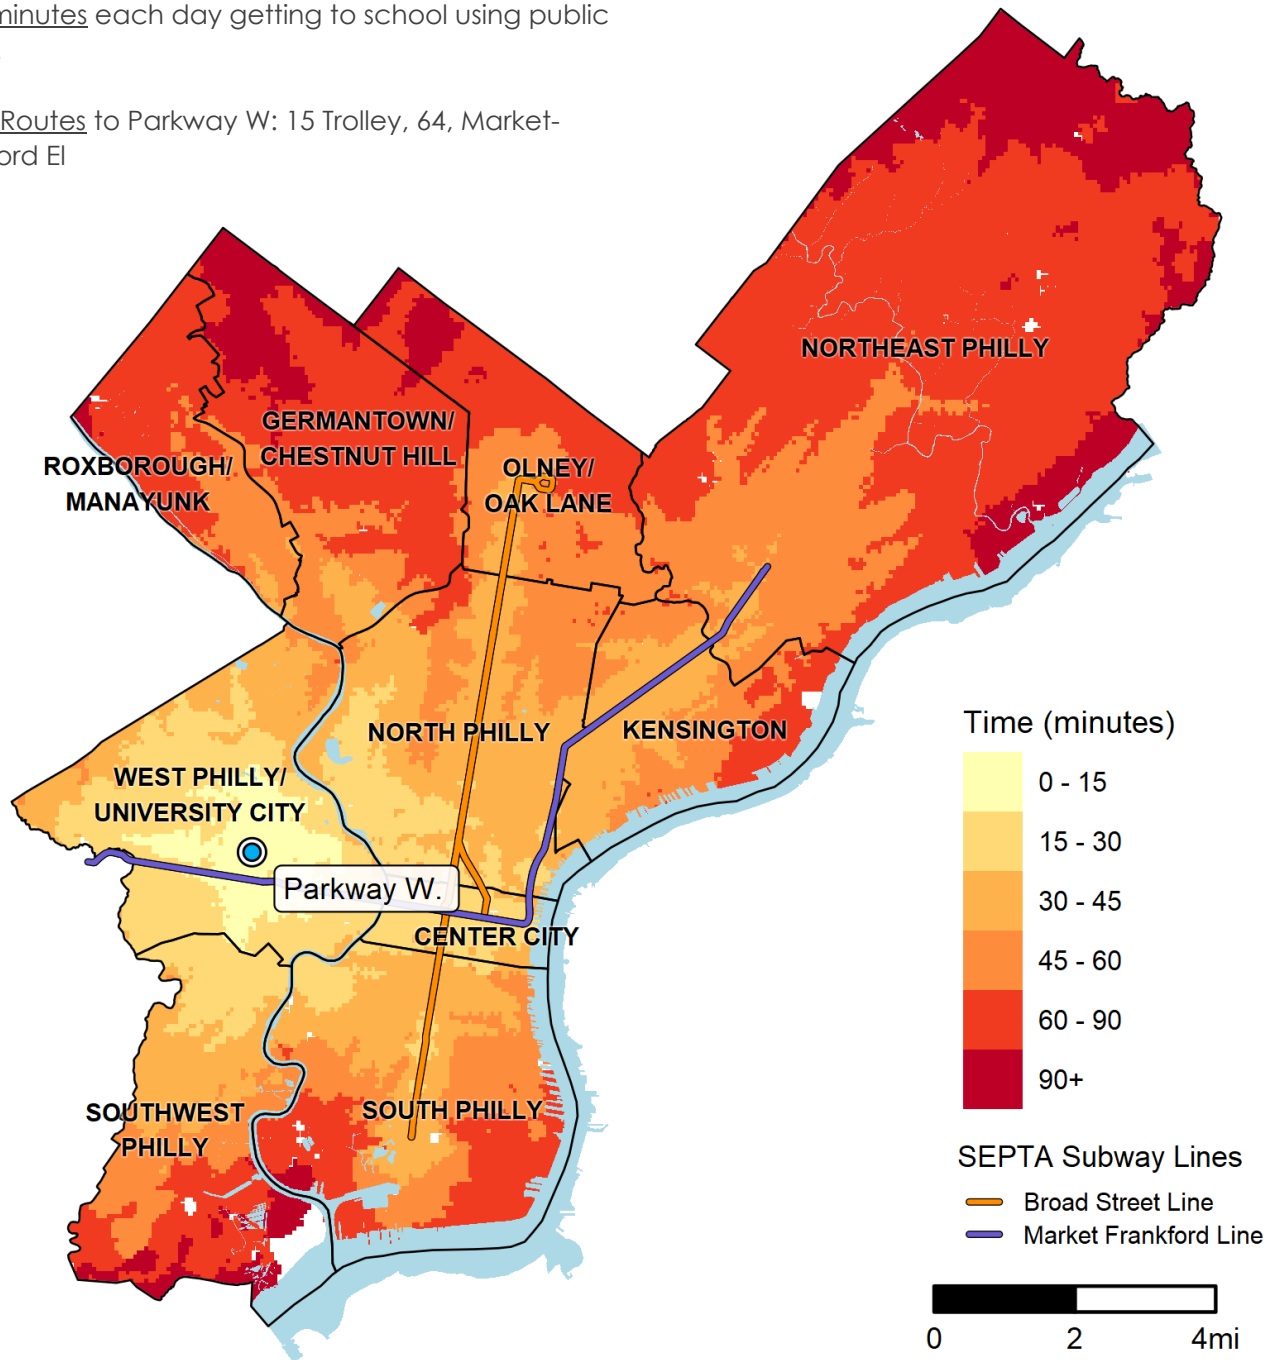

How long will it take me to get to Parkway West High School?*

4725 FAIRMOUNT AVE. • 215-400-7710

Fast Facts:

In 2018, Parkway W students would have spent an average of 29 minutes each day getting to school using public transit.

SEPTA Routes to Parkway W: 15 Trolley, 64, Market-Frankford El

How to read this map?

If I live in the lightest shaded area around the school, it will take me about 15 minutes by public transit (not including Regional Rail) and/or on foot to get to Parkway W by the time school starts.

For more information:

SDP School Selection: <https://www.philasd.org/studentplacement/services/school-selection/>

SEPTA Trip Planner: <https://www.septa.org/m/maps/trip.html>

*Note: This map was calculated using 2018 SEPTA schedules.