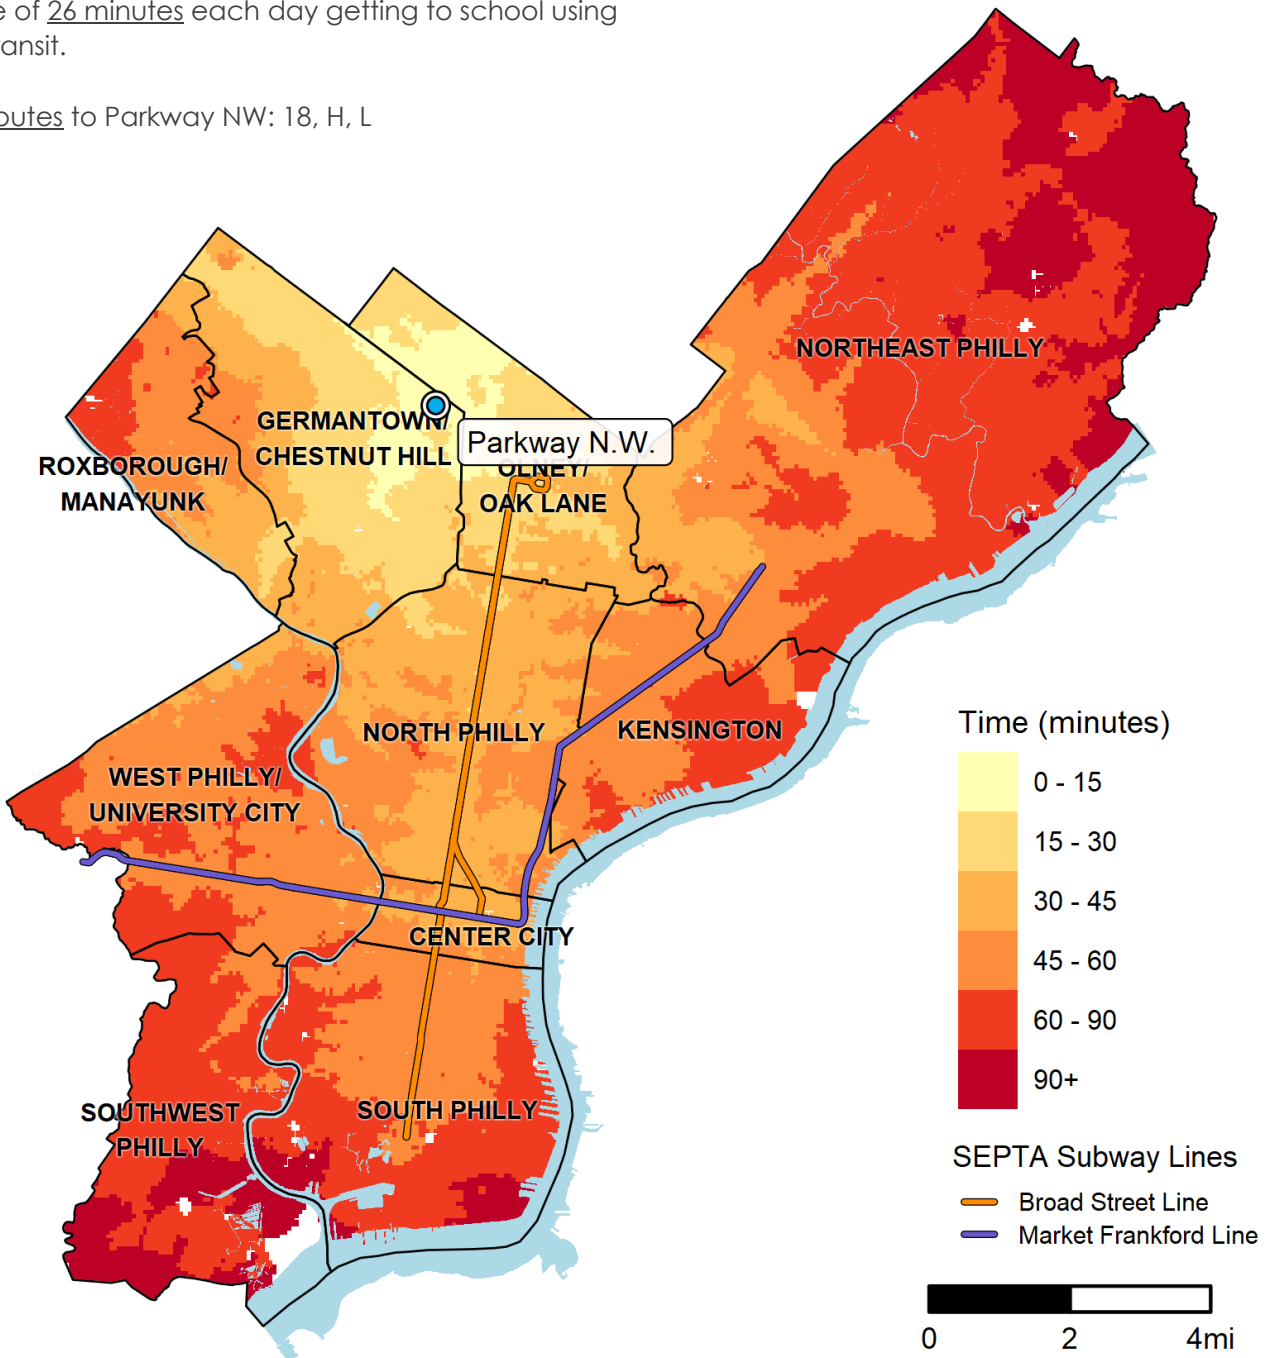

## Fast Facts:

In 2018, Parkway NW students would have spent an average of 26 minutes each day getting to school using public transit.

SEPTA Routes to Parkway NW: 18, H, L

## How to read this map?

If I live in the lightest shaded area around the school, it will take me about 15 minutes by public transit (not including Regional Rail) and/or on foot to get to Parkway NW by the time school starts.