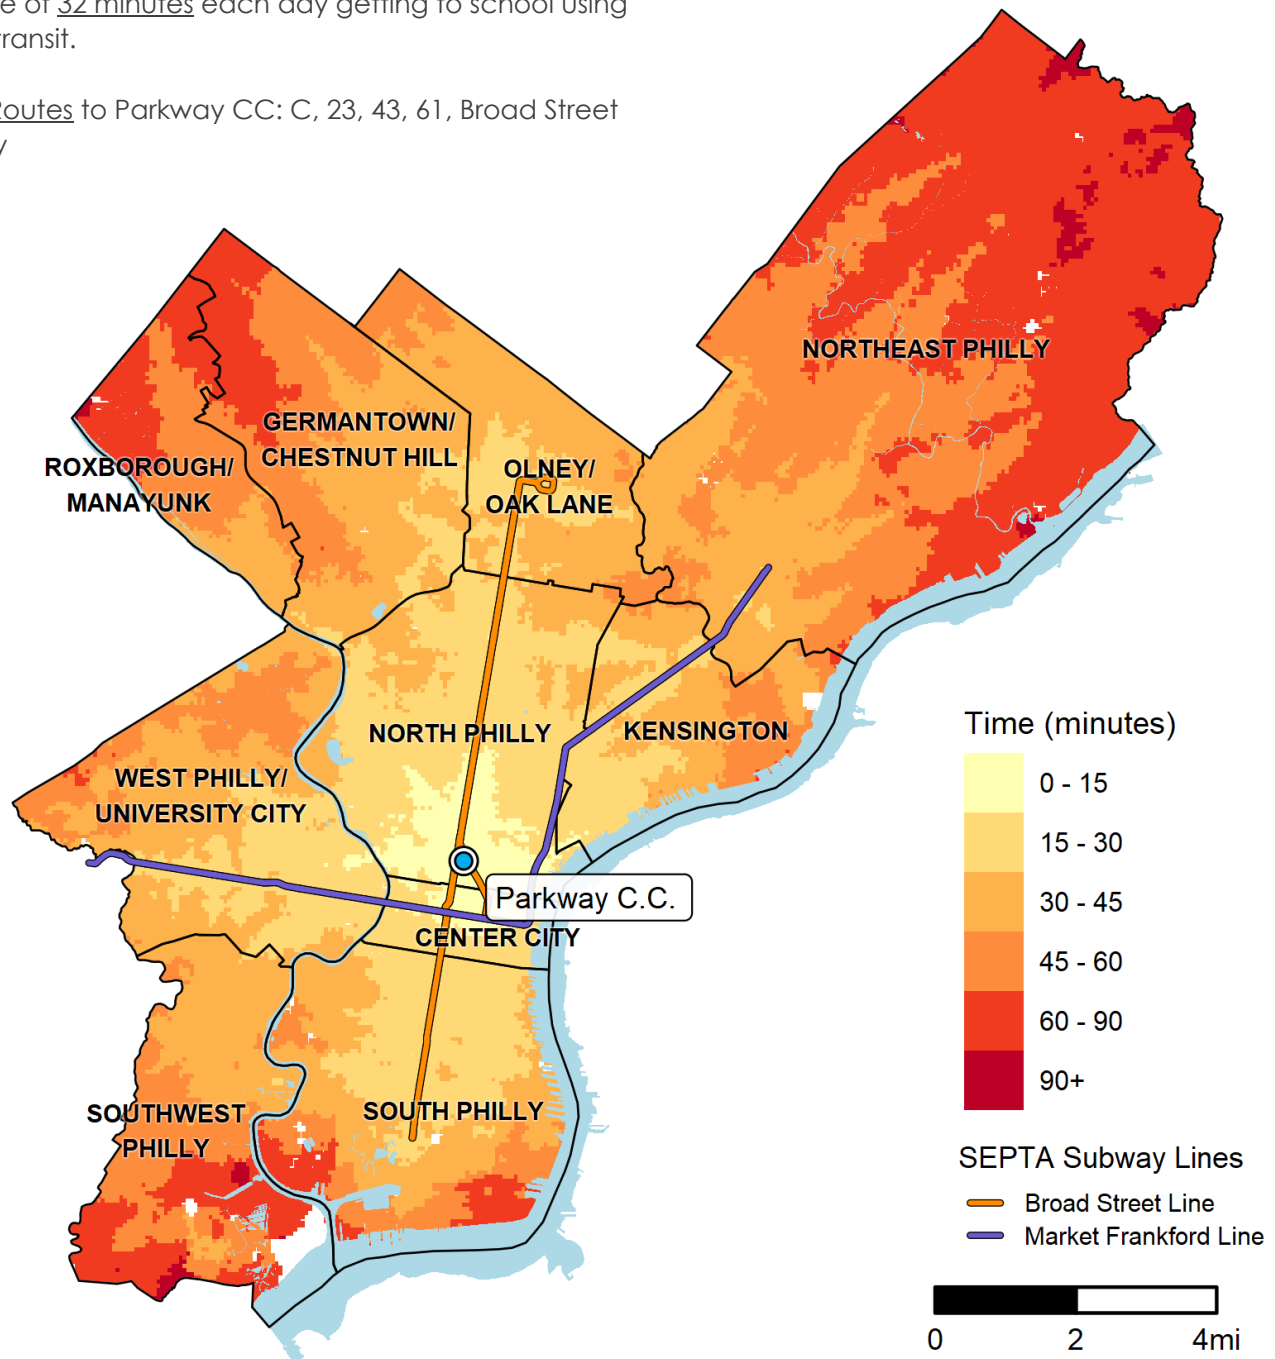

How long will it take me to get to Parkway Center City Middle College?*

540 N. 13TH ST. • 215-400-7620

Fast Facts:

In 2018, Parkway CC students would have spent an average of 32 minutes each day getting to school using public transit.

SEPTA Routes to Parkway CC: C, 23, 43, 61, Broad Street Subway

How to read this map?

If I live in the lightest shaded area around the school, it will take me about 15 minutes by public transit (not including Regional Rail) and/or on foot to get to Parkway CC by the time school starts.

For more information:

SDP School Selection: <https://www.philasd.org/studentplacement/services/school-selection/>

SEPTA Trip Planner: <https://www.septa.org/m/maps/trip.html>

*Note: This map was calculated using 2018 SEPTA schedules.