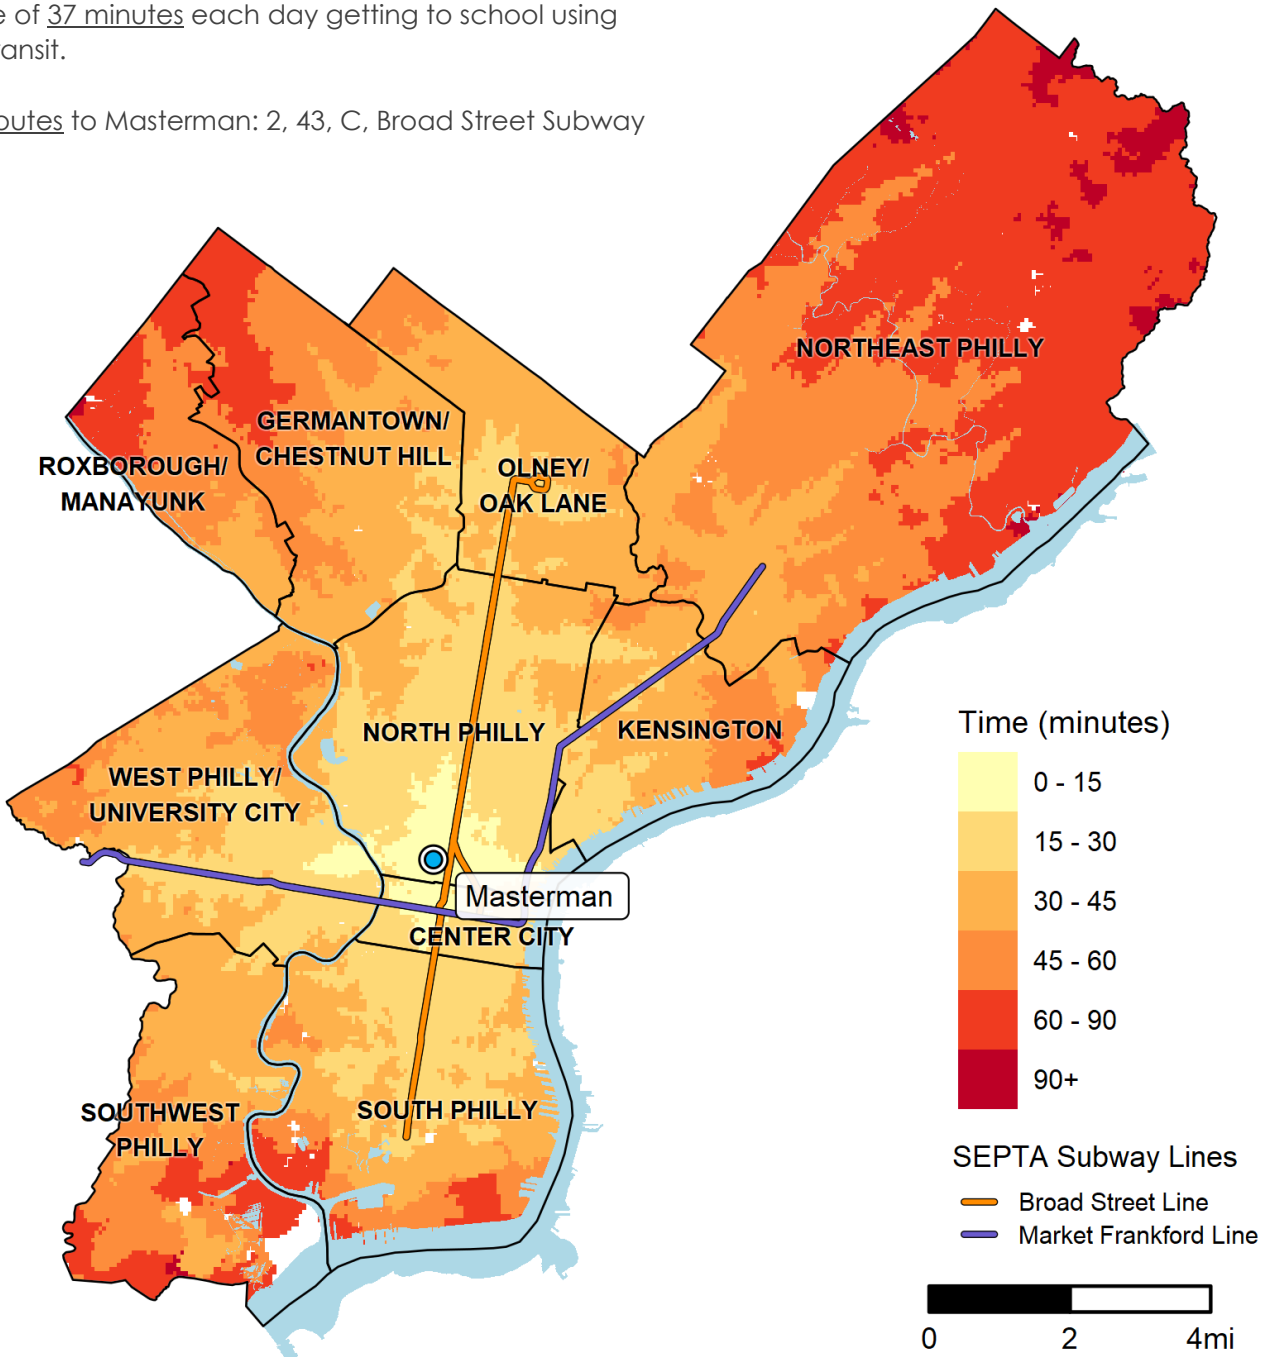

# How long will it take me to get to Julia R. Masterman High School?\*

1699 SPRING GARDEN ST. • 215-400-7580

## Fast Facts:

In 2018, Masterman students would have spent an average of 37 minutes each day getting to school using public transit.

SEPTA Routes to Masterman: 2, 43, C, Broad Street Subway

## How to read this map?

If I live in the lightest shaded area around the school, it will take me about 15 minutes by public transit (not including Regional Rail) and/or on foot to get to Masterman by the time school starts.

## For more information:

SDP School Selection: <https://www.philasd.org/studentplacement/services/school-selection/>

SEPTA Trip Planner: <https://www.septa.org/m/maps/trip.html>

\*Note: This map was calculated using 2018 SEPTA schedules.