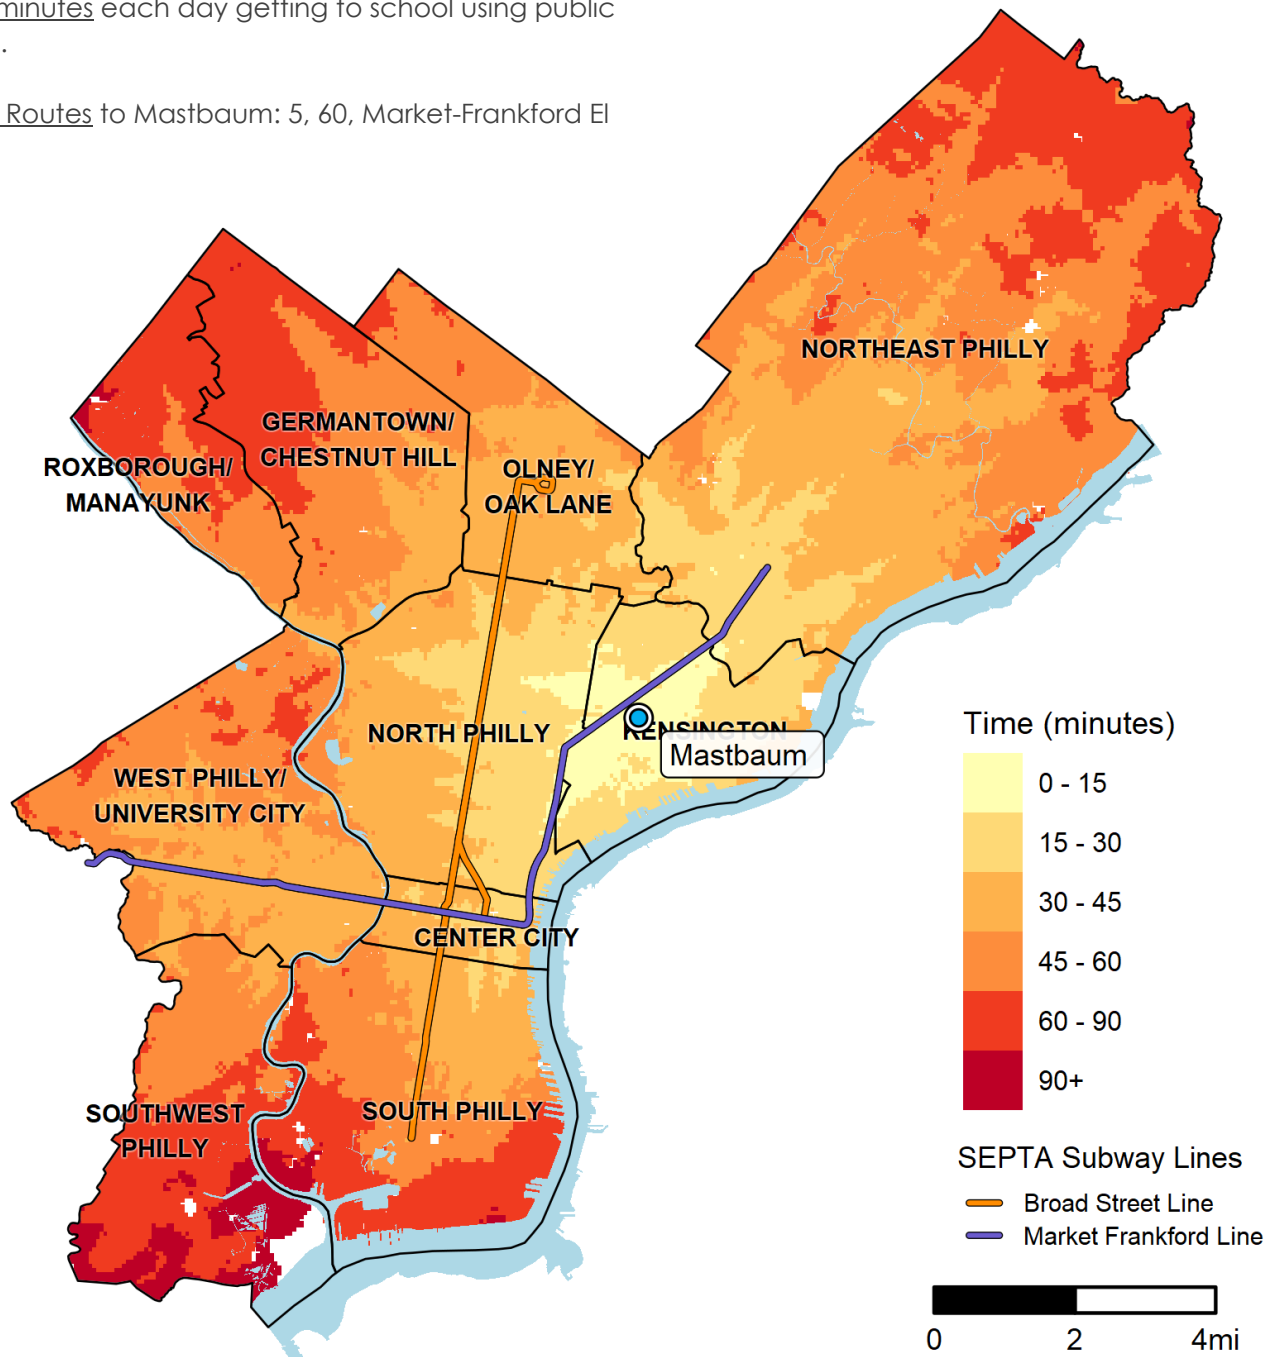

# How long will it take me to get to Jules E. Mastbaum High School?\*

3116 FRANKFORD AVE. • 215-400-7220

## Fast Facts:

In 2018, Mastbaum students would have spent an average of 25 minutes each day getting to school using public transit.

SEPTA Routes to Mastbaum: 5, 60, Market-Frankford El

## How to read this map?

If I live in the lightest shaded area around the school, it will take me about 15 minutes by public transit (not including Regional Rail) and/or on foot to get to Mastbaum by the time school starts.

## For more information:

SDP School Selection: <https://www.philasd.org/studentplacement/services/school-selection/>

SEPTA Trip Planner: <https://www.septa.org/m/maps/trip.html>

\*Note: This map was calculated using 2018 SEPTA schedules.