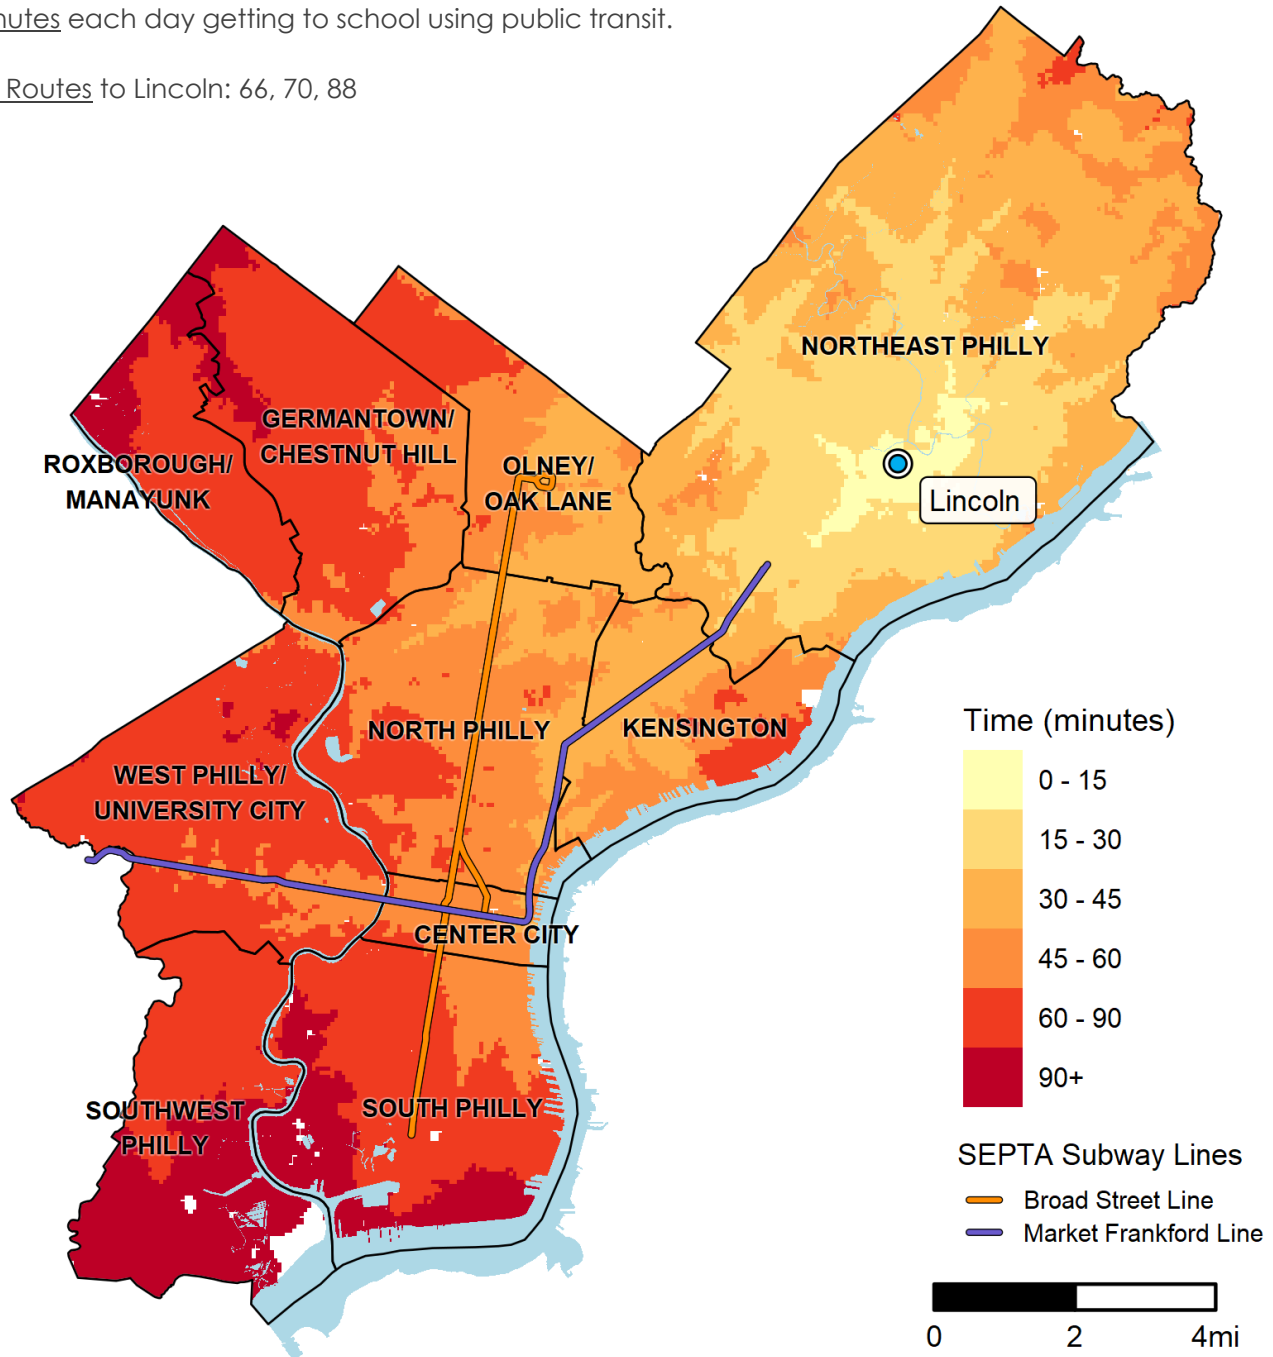

How long will it take me to get to Abraham Lincoln High School?*

3201 RYAN AVE. • 215-400-3300

Fast Facts:

In 2018, Lincoln students would have spent an average of 25 minutes each day getting to school using public transit.

SEPTA Routes to Lincoln: 66, 70, 88

How to read this map?

If I live in the lightest shaded area around the school, it will take me about 15 minutes by public transit (not including Regional Rail) and/or on foot to get to Lincoln by the time school starts.

For more information:

SDP School Selection: <https://www.philasd.org/studentplacement/services/school-selection/>

SEPTA Trip Planner: <https://www.septa.org/m/maps/trip.html>

*Note: This map was calculated using 2018 SEPTA schedules.