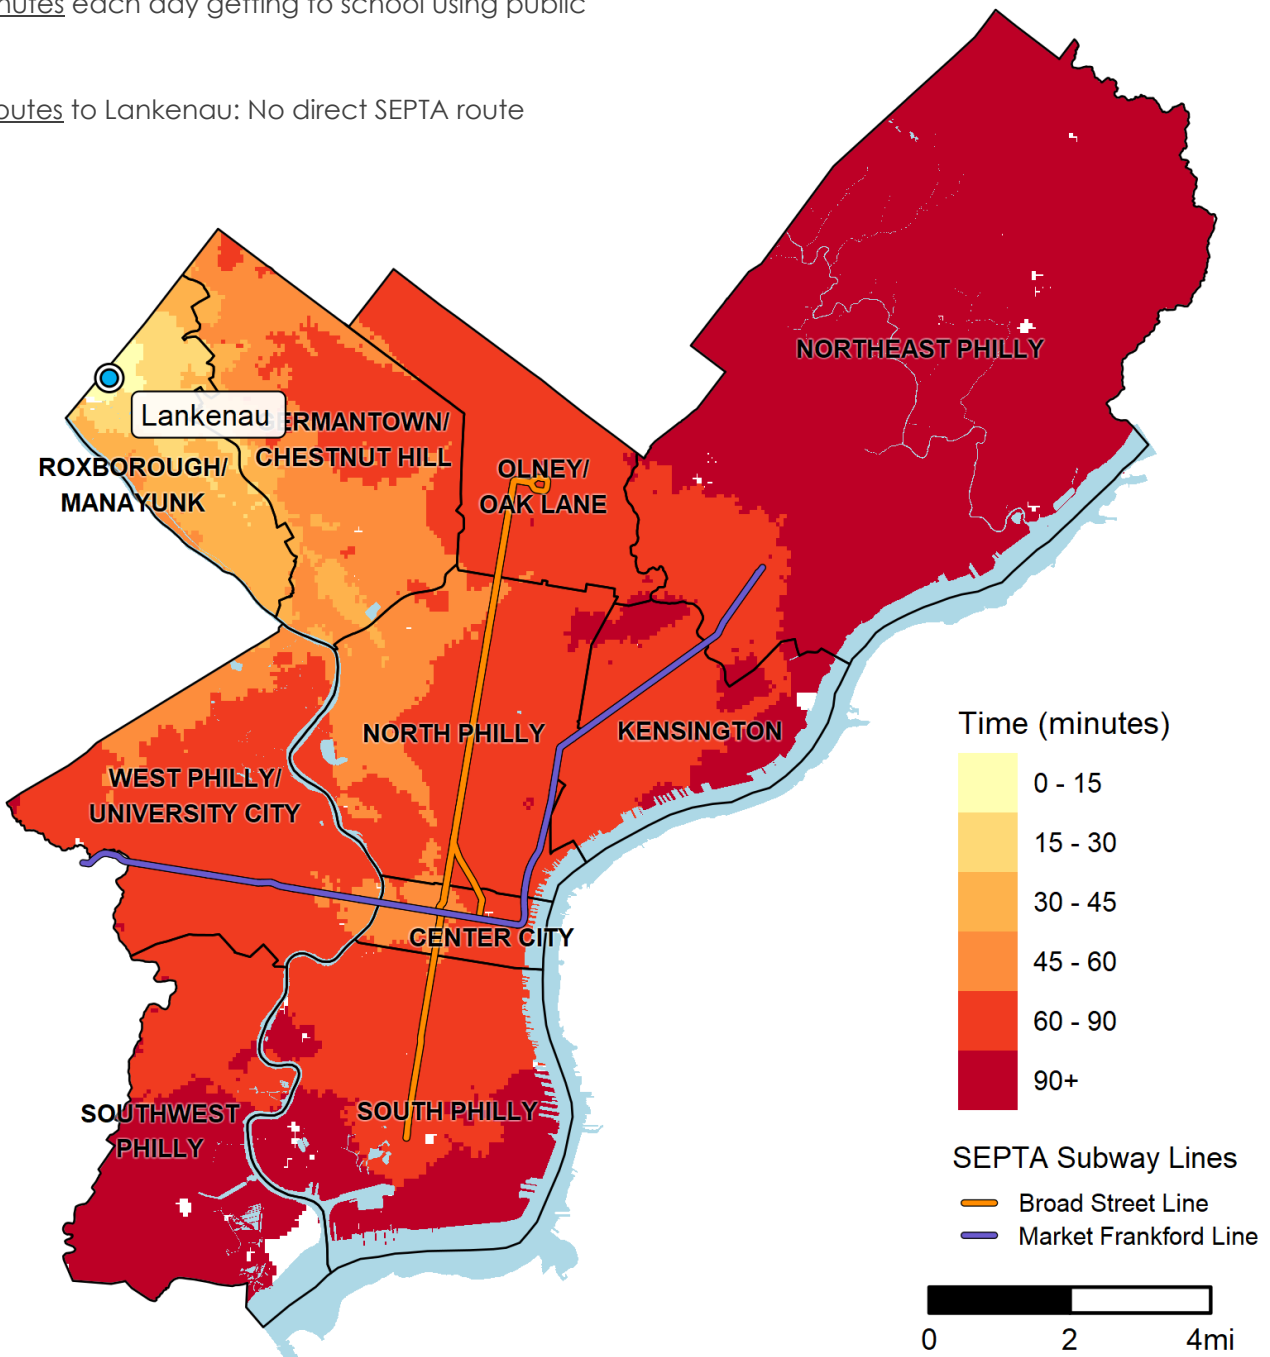

How long will it take me to get to Lankenau High School?*

201 SPRING LN. • 215-400-3420

Fast Facts:

In 2018, Lankenau students would have spent an average of 71 minutes each day getting to school using public transit.

SEPTA Routes to Lankenau: No direct SEPTA route

How to read this map?
 If I live in the lightest shaded area around the school, it will take me about 15 minutes by public transit (not including Regional Rail) and/or on foot to get to Lankenau by the time school starts.

For more information:

SDP School Selection: <https://www.philasd.org/studentplacement/services/school-selection/>

SEPTA Trip Planner: <https://www.septa.org/m/maps/trip.html>

*Note: This map was calculated using 2018 SEPTA schedules.