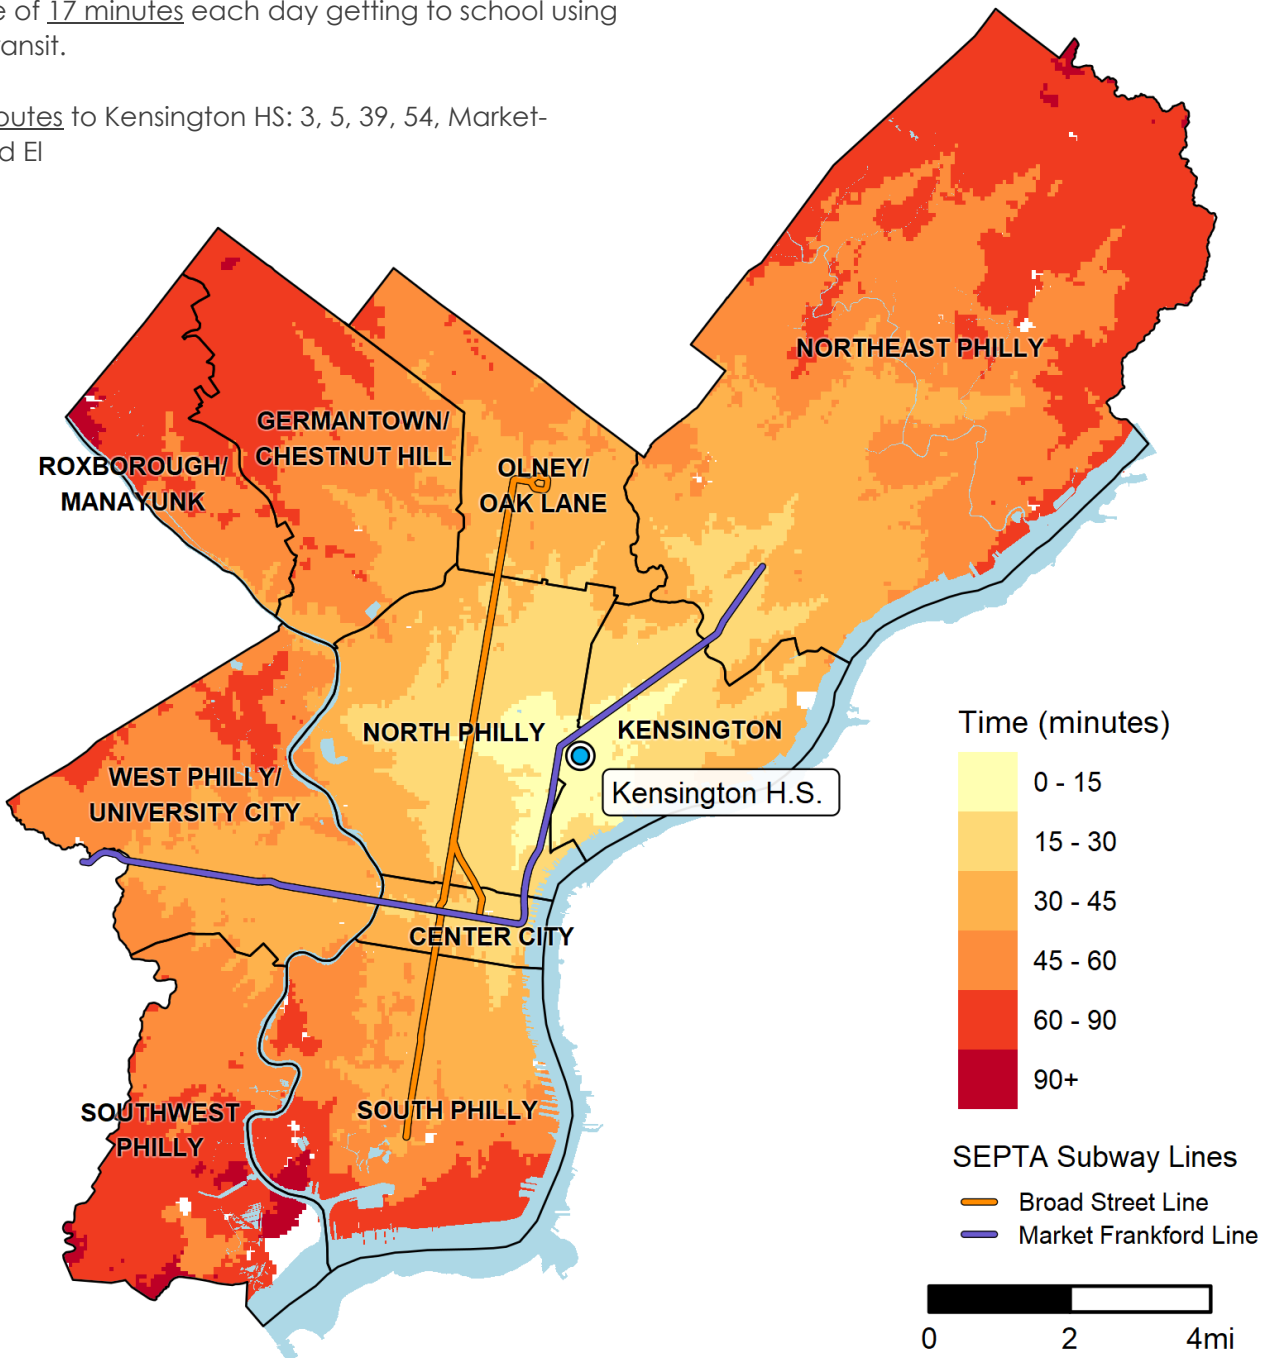

## Fast Facts:

In 2018, Kensington HS students would have spent an average of 17 minutes each day getting to school using public transit.

SEPTA Routes to Kensington HS: 3, 5, 39, 54, Market-Frankford El

## How to read this map?

If I live in the lightest shaded area around the school, it will take me about 15 minutes by public transit (not including Regional Rail) and/or on foot to get to Kensington HS by the time school starts.