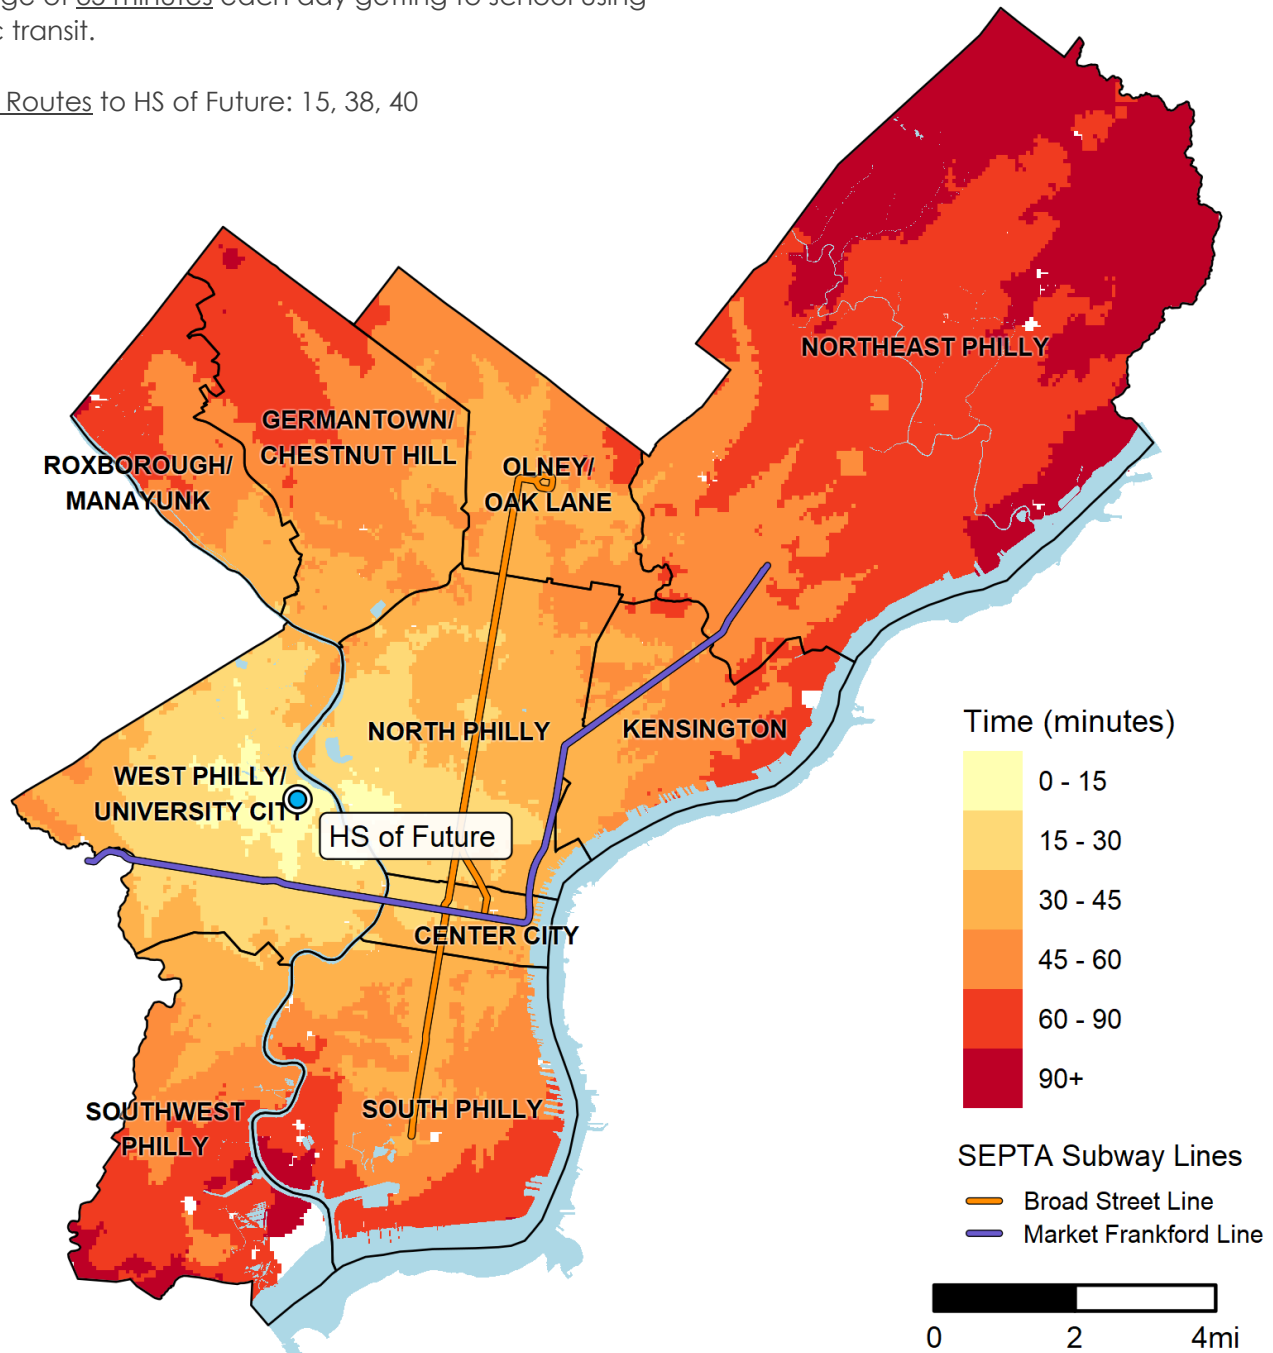

# How long will it take me to get to High School of The Future?\*

4021 PARKSIDE AVE. • 215-400-7790

## Fast Facts:

In 2018, HS of Future students would have spent an average of 35 minutes each day getting to school using public transit.

SEPTA Routes to HS of Future: 15, 38, 40

## How to read this map?

If I live in the lightest shaded area around the school, it will take me about 15 minutes by public transit (not including Regional Rail) and/or on foot to get to HS of Future by the time school starts.