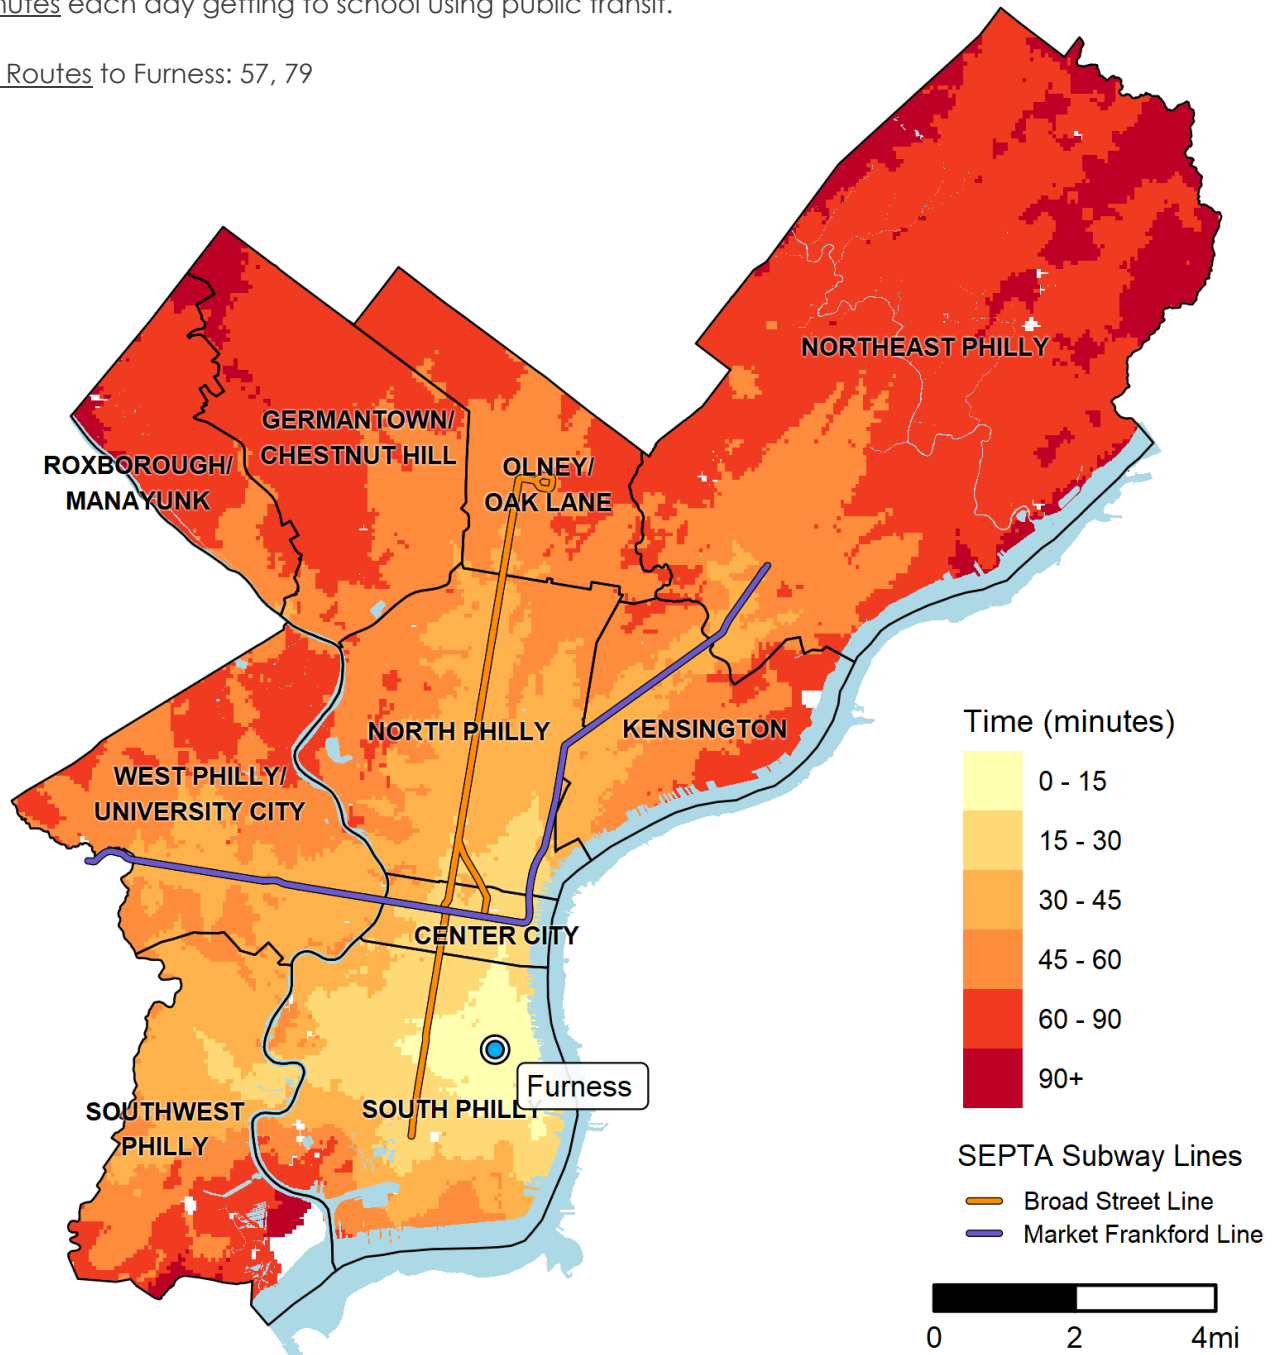

# How long will it take me to get to Horace Furnace High School?\*

1900 S. 3RD ST. • 215-400-8300

## Fast Facts:

In 2018, Furness students would have spent an average of 17 minutes each day getting to school using public transit.

SEPTA Routes to Furness: 57, 79

## How to read this map?

If I live in the lightest shaded area around the school, it will take me about 15 minutes by public transit (not including Regional Rail) and/or on foot to get to Furness by the time school starts.