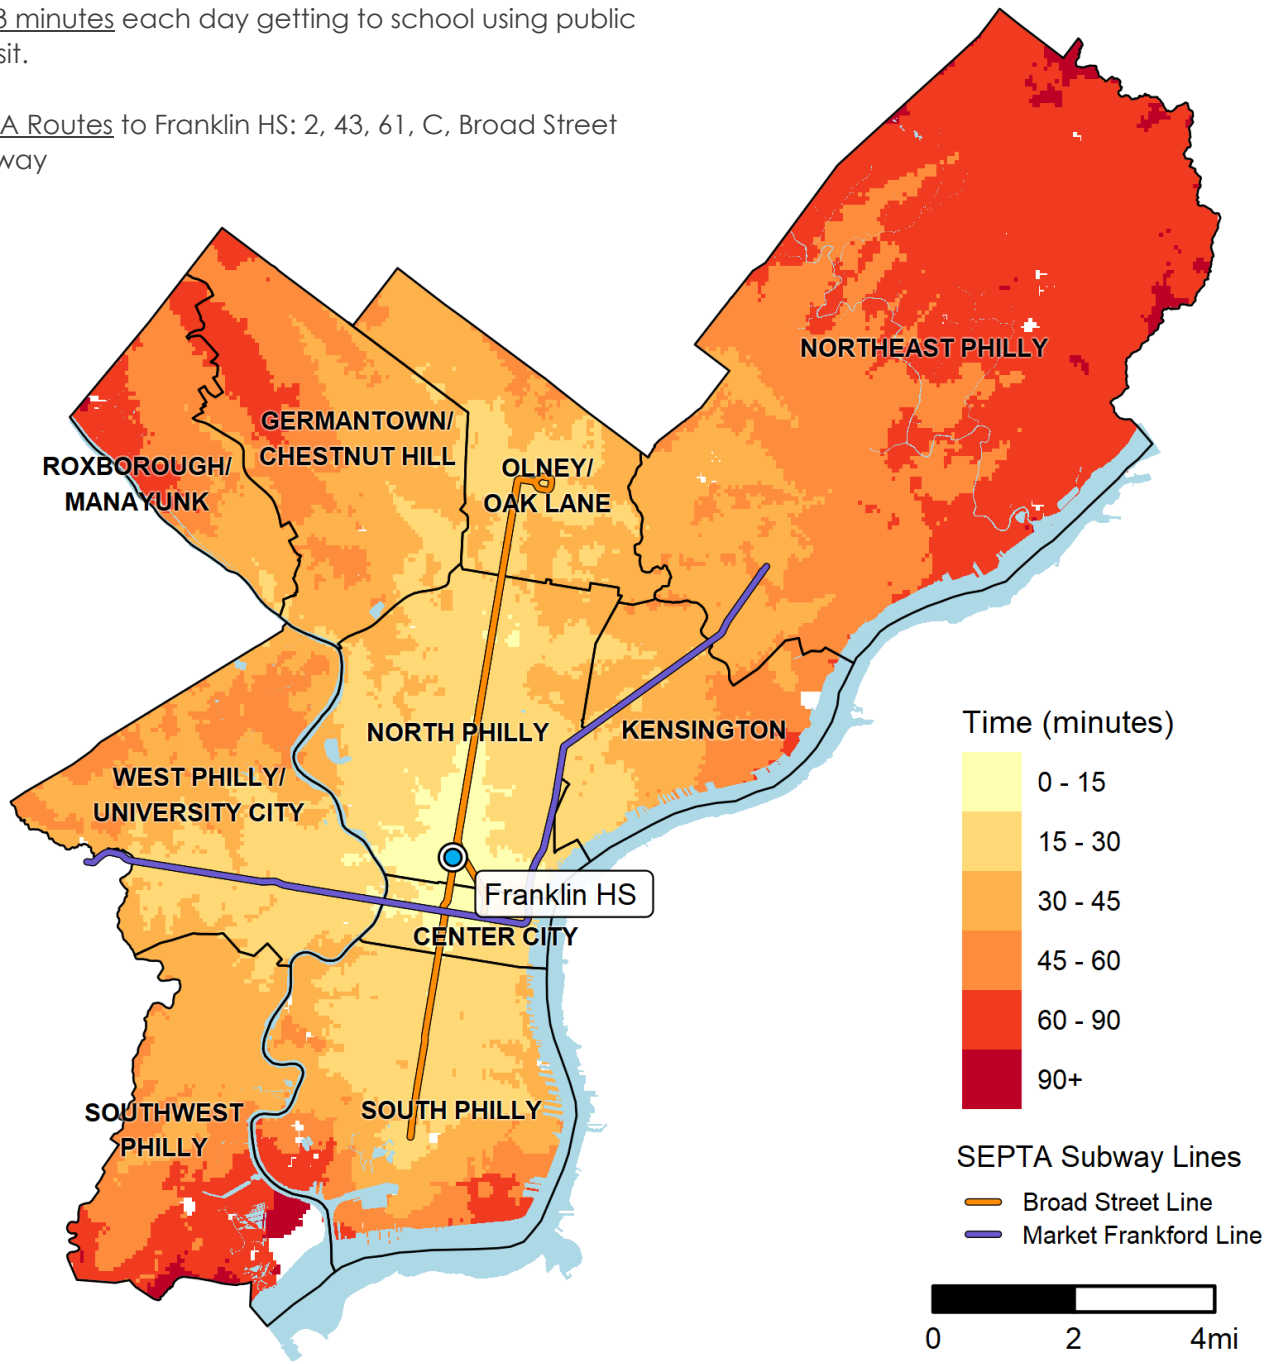

How long will it take me to get to Benjamin Franklin High School?*

550 N. BROAD ST. • 215-400-7600

Fast Facts:

In 2018, Franklin HS students would have spent an average of 23 minutes each day getting to school using public transit.

SEPTA Routes to Franklin HS: 2, 43, 61, C, Broad Street Subway

How to read this map?
 If I live in the lightest shaded area around the school, it will take me about 15 minutes by public transit (not including Regional Rail) and/or on foot to get to Franklin HS by the time school starts.

For more information:

SDP School Selection: <https://www.philasd.org/studentplacement/services/school-selection/>

SEPTA Trip Planner: <https://www.septa.org/m/maps/trip.html>

*Note: This map was calculated using 2018 SEPTA schedules.