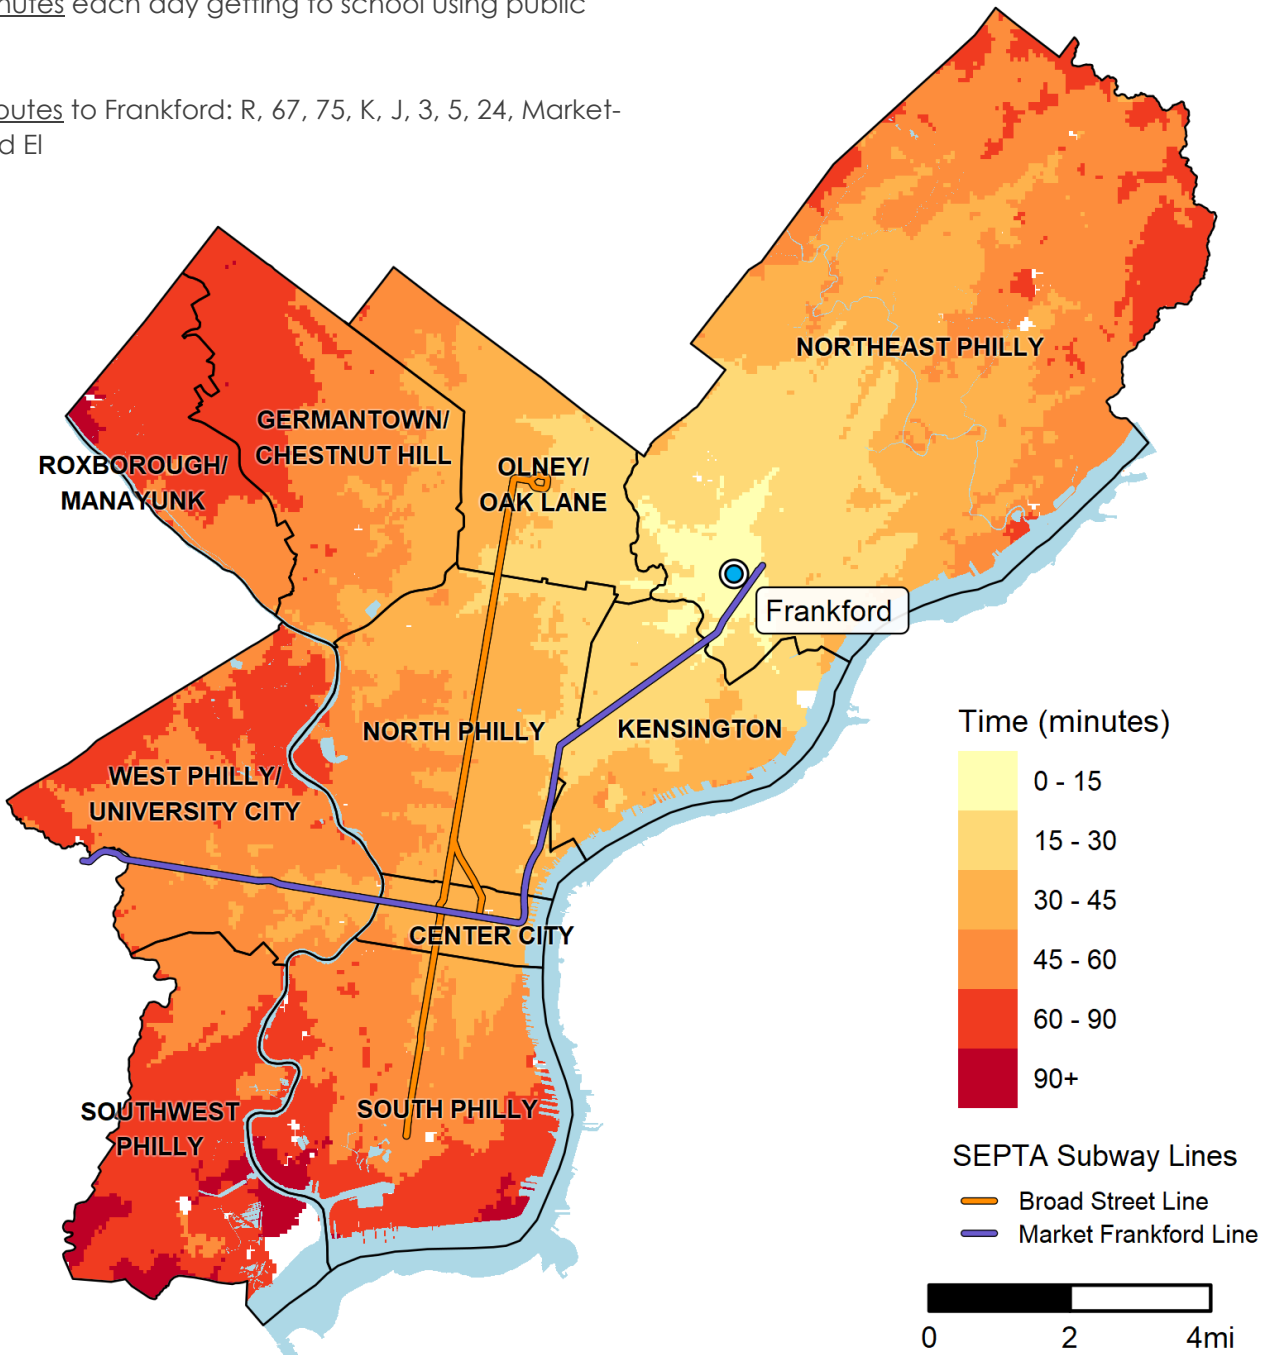

How long will it take me to get to Frankford High School?*

5000 OXFORD AVE. • 215-400-7200

Fast Facts:

In 2018, Frankford students would have spent an average of 21 minutes each day getting to school using public transit.

SEPTA Routes to Frankford: R, 67, 75, K, J, 3, 5, 24, Market-Frankford El

How to read this map?

If I live in the lightest shaded area around the school, it will take me about 15 minutes by public transit (not including Regional Rail) and/or on foot to get to Frankford by the time school starts.

For more information:

SDP School Selection: <https://www.philasd.org/studentplacement/services/school-selection/>

SEPTA Trip Planner: <https://www.septa.org/m/maps/trip.html>

*Note: This map was calculated using 2018 SEPTA schedules.