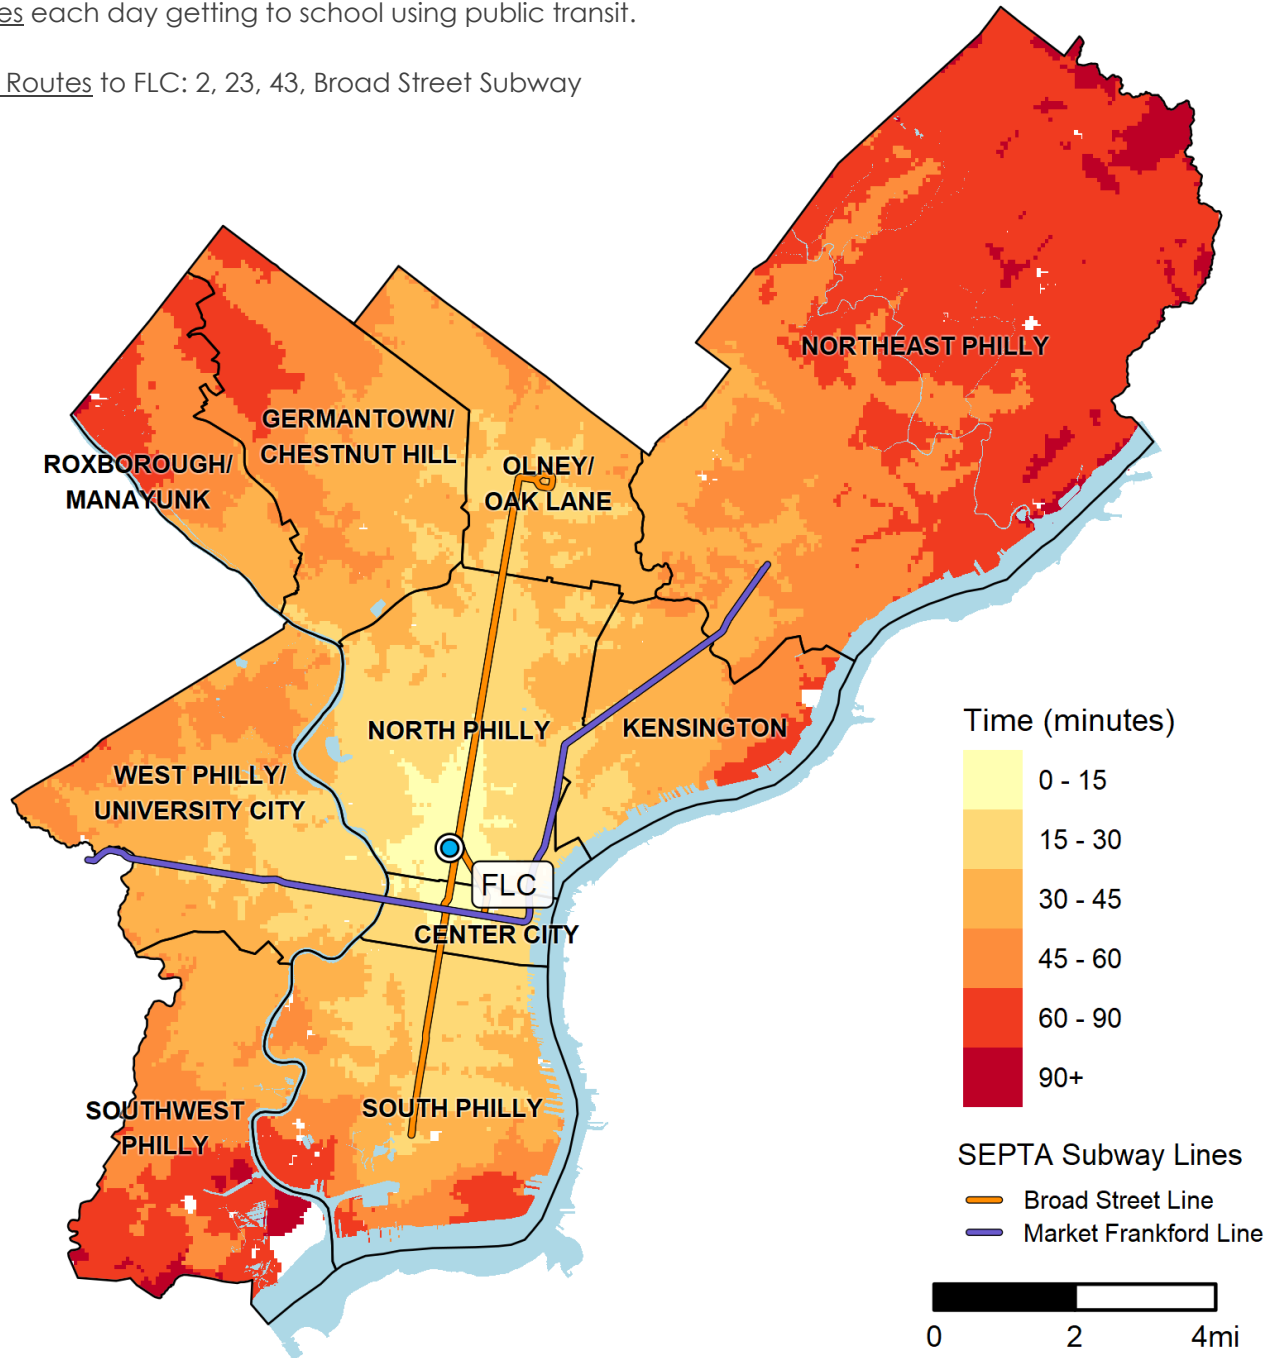

How long will it take me to get to Franklin Learning Center (FLC)?*

616 N. 15TH ST. • 215-400-7570

Fast Facts:

In 2018, FLC students would have spent an average of 34 minutes each day getting to school using public transit.

SEPTA Routes to FLC: 2, 23, 43, Broad Street Subway

How to read this map?
 If I live in the lightest shaded area around the school, it will take me about 15 minutes by public transit (not including Regional Rail) and/or on foot to get to FLC by the time school starts.

For more information:

SDP School Selection: <https://www.philasd.org/studentplacement/services/school-selection/>

SEPTA Trip Planner: <https://www.septa.org/m/maps/trip.html>

*Note: This map was calculated using 2018 SEPTA schedules.