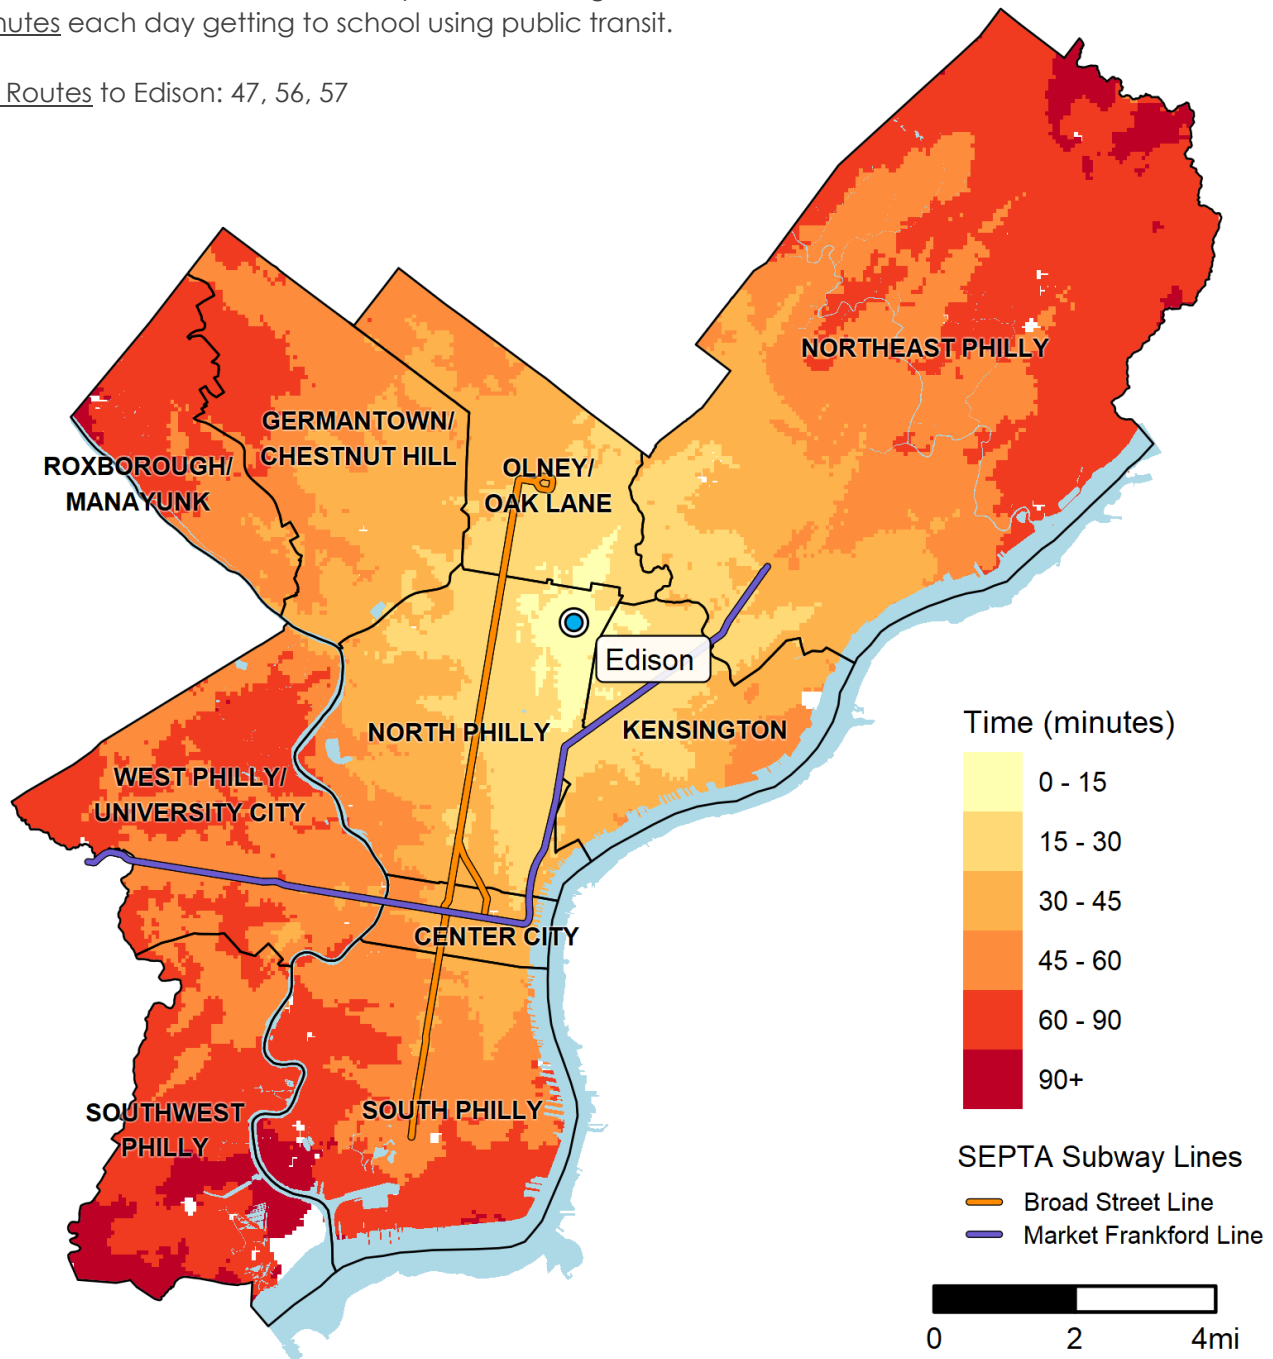

# How long will it take me to get to Thomas A. Edison High School?\*

151 W. LUZERNE ST. • 215-400-3900

## Fast Facts:

In 2018, Edison students would have spent an average of 21 minutes each day getting to school using public transit.

SEPTA Routes to Edison: 47, 56, 57

## How to read this map?

If I live in the lightest shaded area around the school, it will take me about 15 minutes by public transit (not including Regional Rail) and/or on foot to get to Edison by the time school starts.

## For more information:

SDP School Selection: <https://www.philasd.org/studentplacement/services/school-selection/>

SEPTA Trip Planner: <https://www.septa.org/m/maps/trip.html>

\*Note: This map was calculated using 2018 SEPTA schedules.