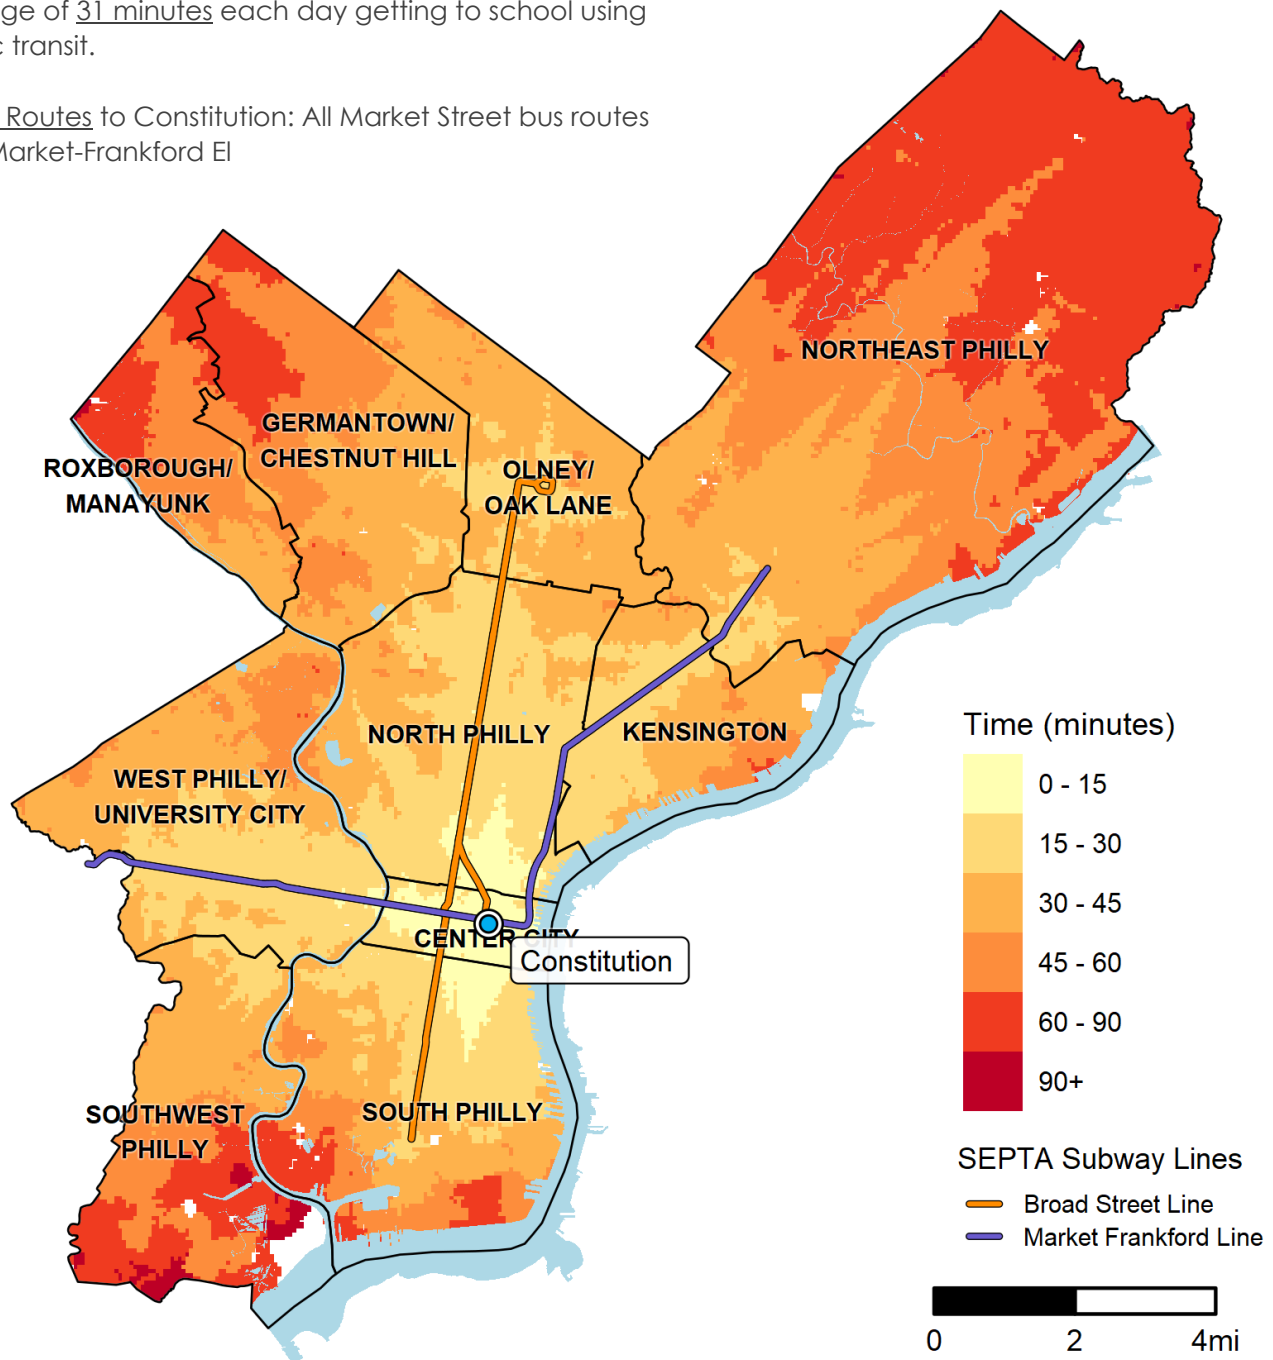

## Fast Facts:

In 2018, Constitution students would have spent an average of 31 minutes each day getting to school using public transit.

SEPTA Routes to Constitution: All Market Street bus routes and Market-Frankford El

## How to read this map?

If I live in the lightest shaded area around the school, it will take me about 15 minutes by public transit (not including Regional Rail) and/or on foot to get to Constitution by the time school starts.

## For more information:

SDP School Selection: <https://www.philasd.org/studentplacement/services/school-selection/>

SEPTA Trip Planner: <https://www.septa.org/m/maps/trip.html>

\*Note: This map was calculated using 2018 SEPTA schedules.