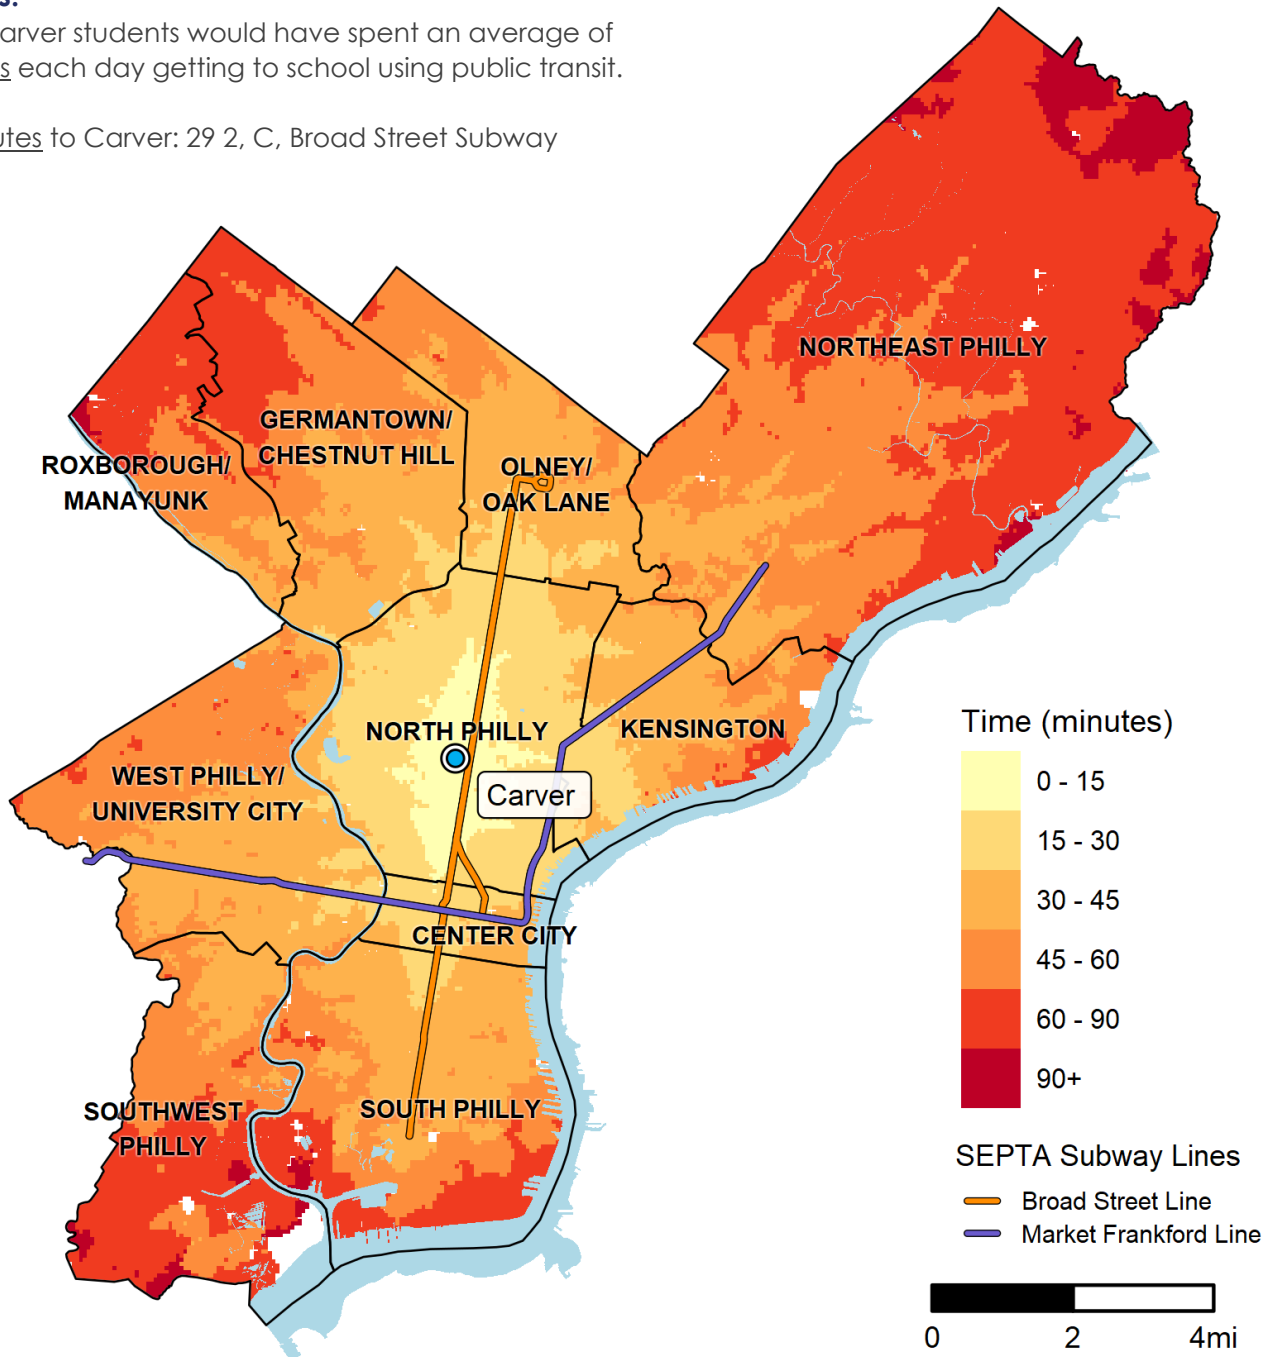

How long will it take me to get to Carver High School of Engineering and Science?*

1600 W. NORRIS ST. • 215-400-7380

Fast Facts:

In 2018, Carver students would have spent an average of 41 minutes each day getting to school using public transit.

SEPTA Routes to Carver: 29 2, C, Broad Street Subway

How to read this map?

If I live in the lightest shaded area around the school, it will take me about 15 minutes by public transit (not including Regional Rail) and/or on foot to get to Carver by the time school starts.

For more information:

SDP School Selection: <https://www.philasd.org/studentplacement/services/school-selection/>

SEPTA Trip Planner: <https://www.septa.org/m/maps/trip.html>

*Note: This map was calculated using 2018 SEPTA schedules.