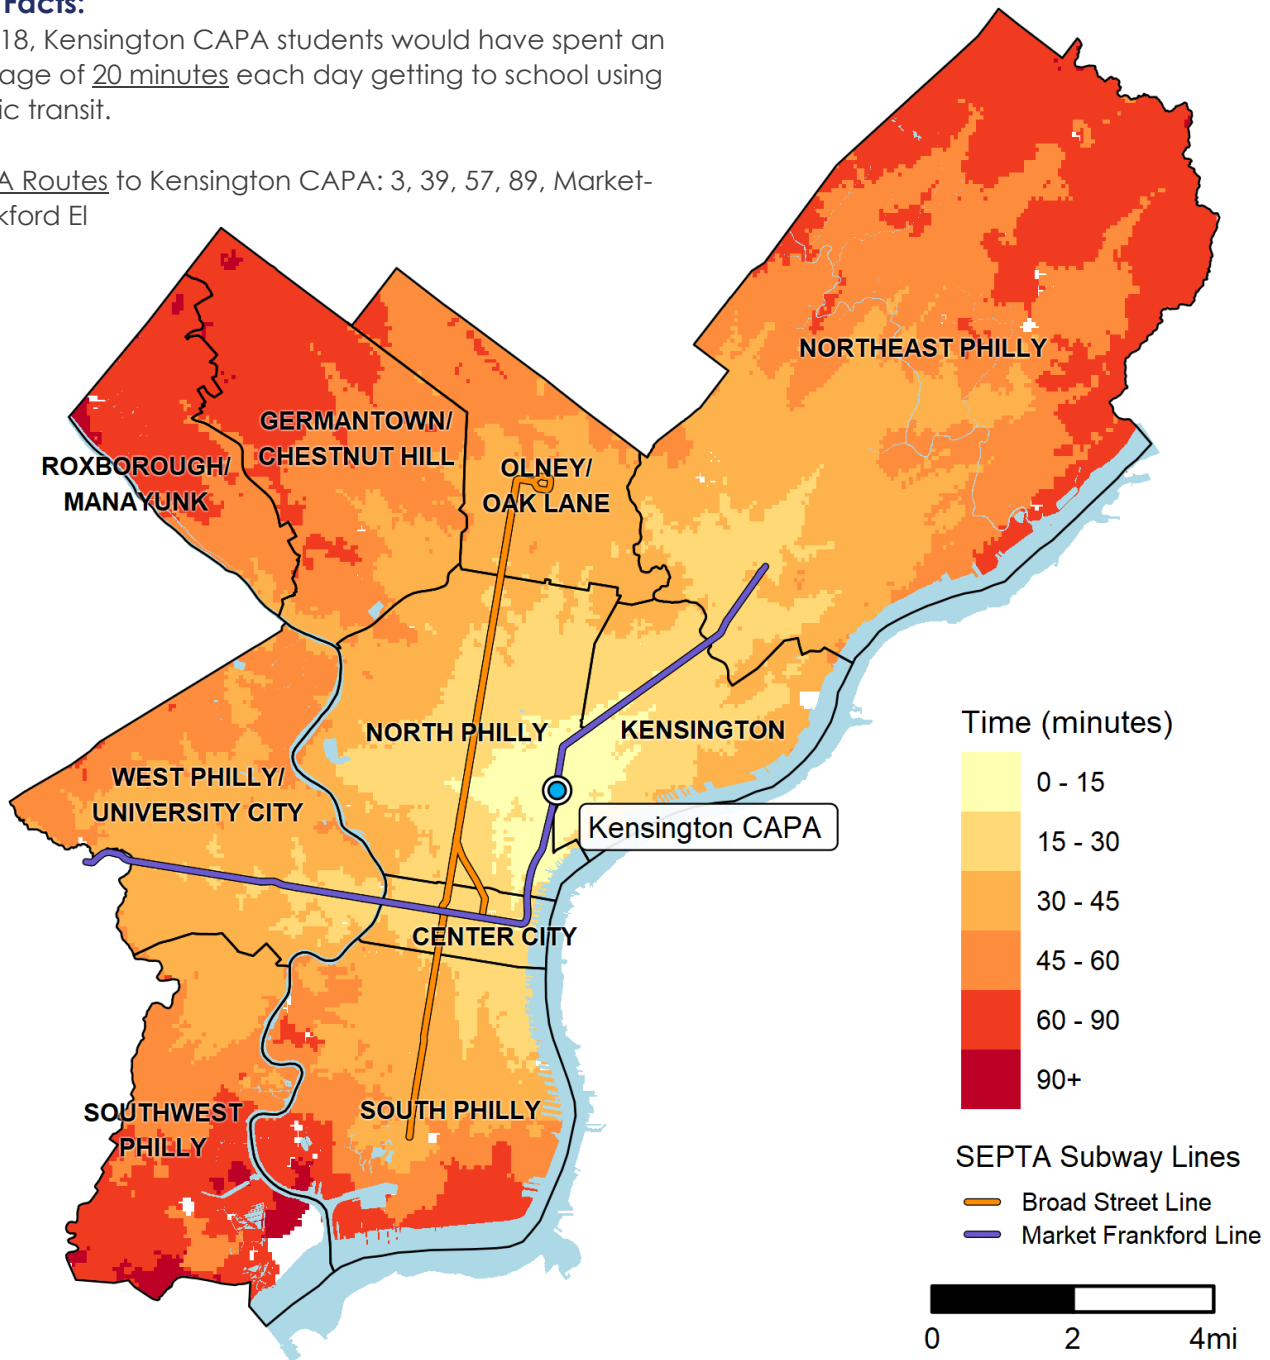

How long will it take me to get to Kensington Creative and Performing Arts (CAPA)?*

1901 N. FRONT ST. • 215-400-7400

Fast Facts:

In 2018, Kensington CAPA students would have spent an average of 20 minutes each day getting to school using public transit.

SEPTA Routes to Kensington CAPA: 3, 39, 57, 89, Market-Frankford El

How to read this map?

If I live in the lightest shaded area around the school, it will take me about 15 minutes by public transit (not including Regional Rail) and/or on foot to get to Kensington CAPA by the time school starts.

For more information:

SDP School Selection: <https://www.philasd.org/studentplacement/services/school-selection/>

SEPTA Trip Planner: <https://www.septa.org/m/maps/trip.html>

*Note: This map was calculated using 2018 SEPTA schedules.