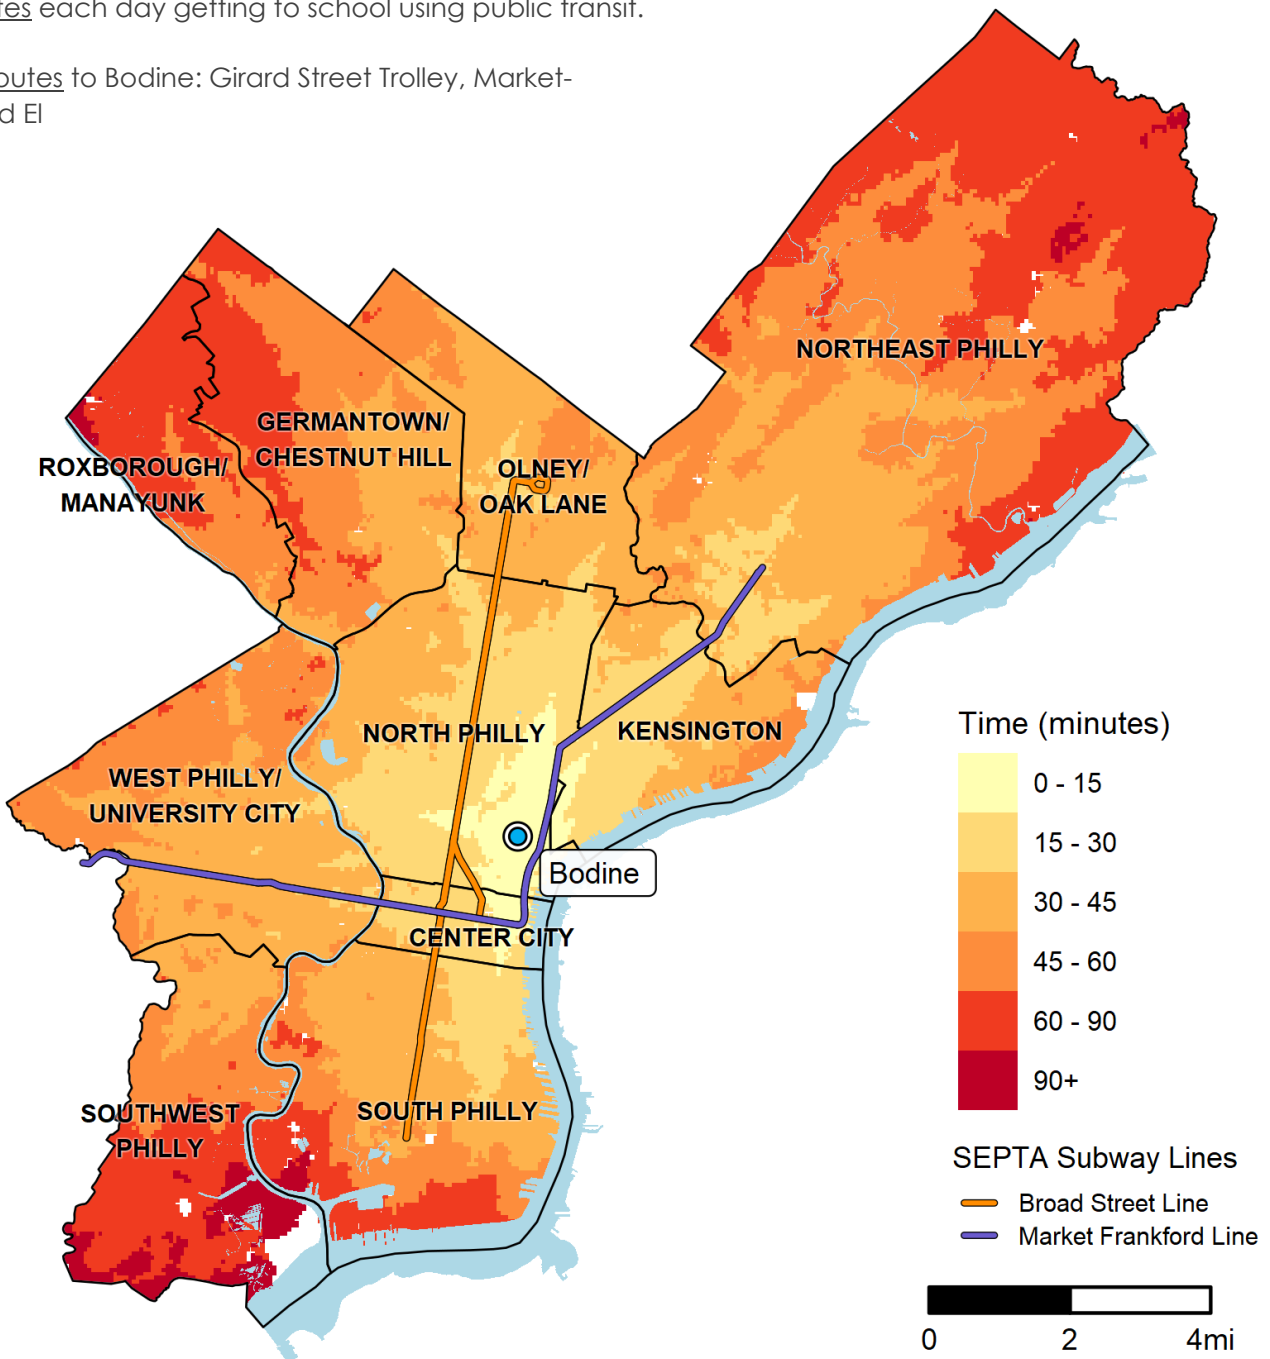

# How long will it take me to get to William W. Bodine High School?\*

1101 N. 4TH ST. • 215-400-7630

## Fast Facts:

In 2018, Bodine students would have spent an average of 33 minutes each day getting to school using public transit.

SEPTA Routes to Bodine: Girard Street Trolley, Market-Frankford El

## How to read this map?

If I live in the lightest shaded area around the school, it will take me about 15 minutes by public transit (not including Regional Rail) and/or on foot to get to Bodine by the time school starts.

## For more information:

SDP School Selection: <https://www.philasd.org/studentplacement/services/school-selection/>

SEPTA Trip Planner: <https://www.septa.org/m/maps/trip.html>

\*Note: This map was calculated using 2018 SEPTA schedules.