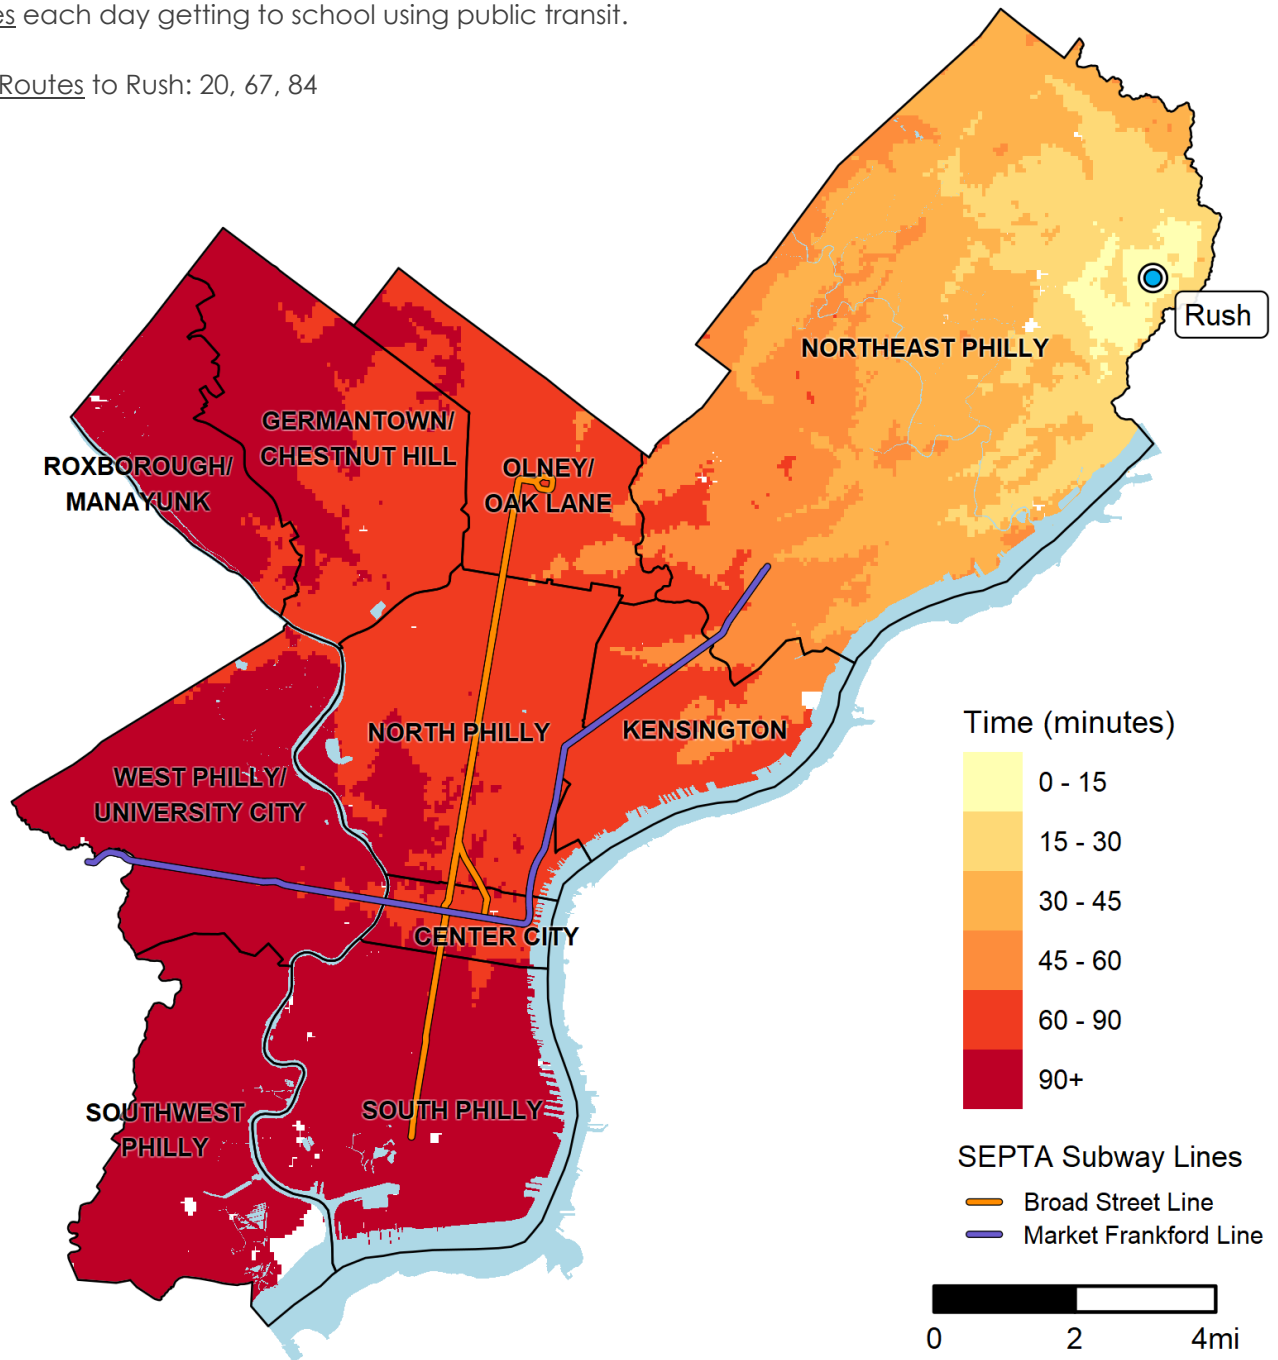

How long will it take me to get to Arts Academy @ Benjamin Rush?*

11081 KNIGHTS RD. • 215-400-3030

Fast Facts:

In 2018, Rush students would have spent an average of 40 minutes each day getting to school using public transit.

SEPTA Routes to Rush: 20, 67, 84

How to read this map?
 If I live in the lightest shaded area around the school, it will take me about 15 minutes by public transit (not including Regional Rail) and/or on foot to get to Rush by the time school starts.

For more information:

SDP School Selection: <https://www.philasd.org/studentplacement/services/school-selection/>

SEPTA Trip Planner: <https://www.septa.org/m/maps/trip.html>

*Note: This map was calculated using 2018 SEPTA schedules.