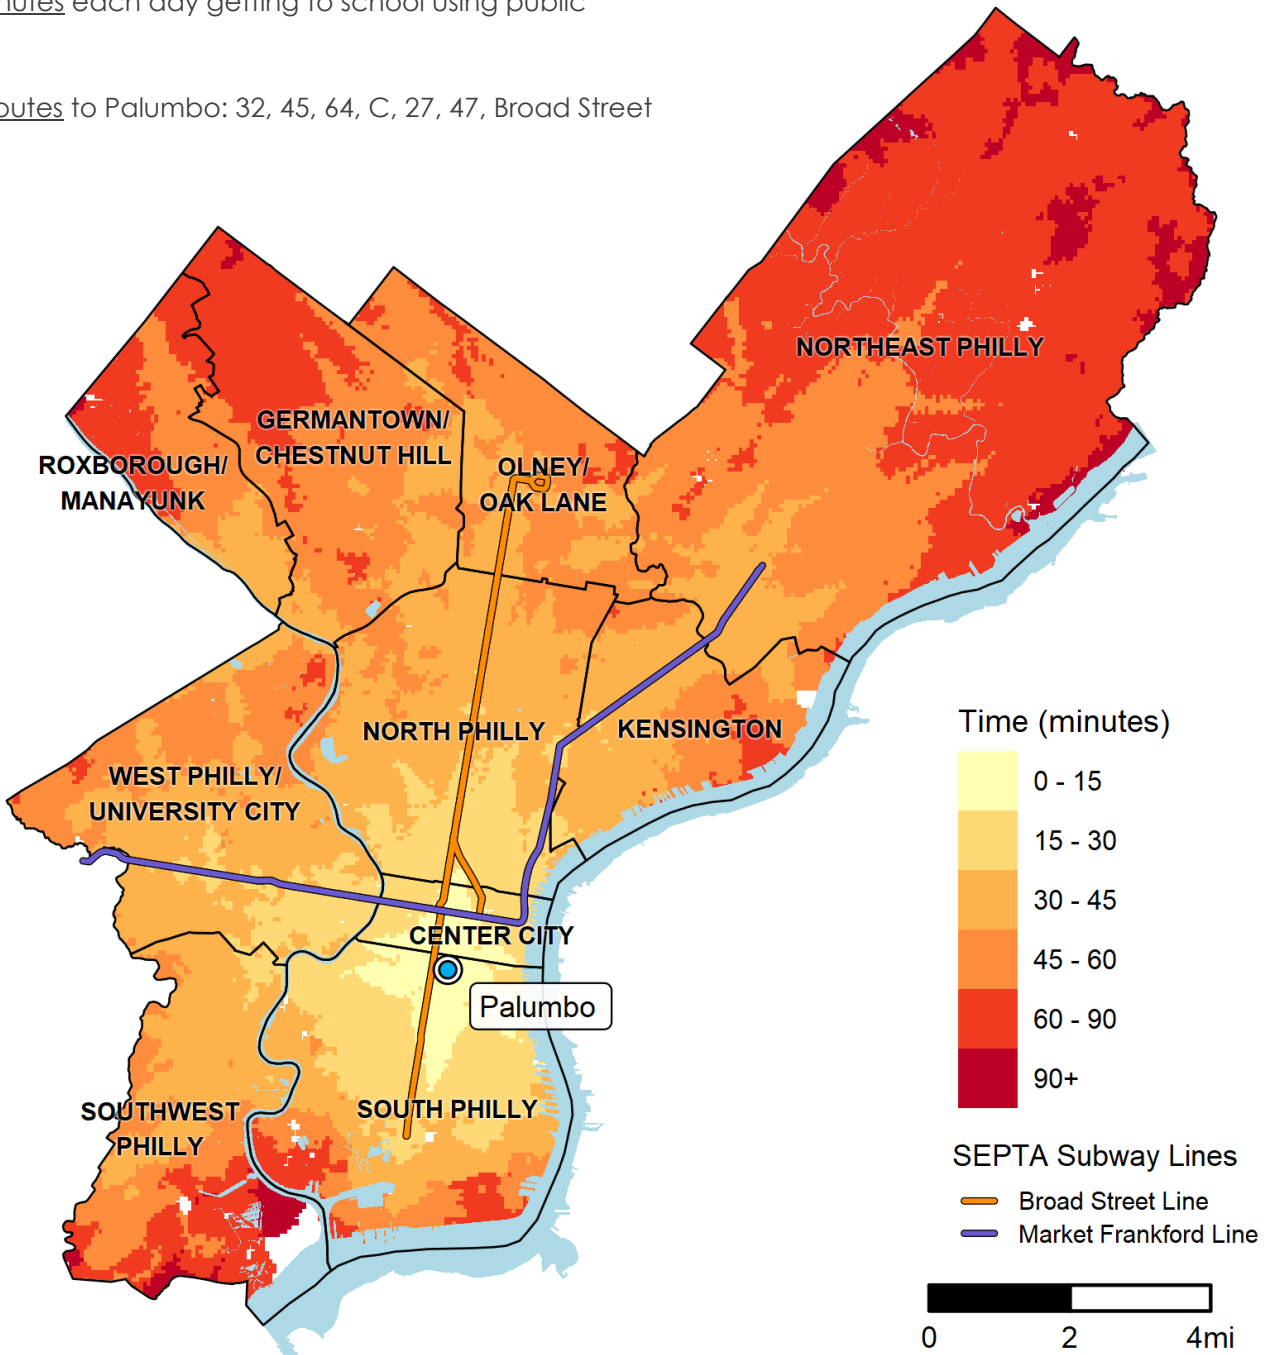

How long will it take me to get to Academy @ Palumbo?*

1100 CATHARINE ST. • 215-400-8130

Fast Facts:

In 2018, Palumbo students would have spent an average of 32 minutes each day getting to school using public transit.

SEPTA Routes to Palumbo: 32, 45, 64, C, 27, 47, Broad Street Subway

How to read this map?

If I live in the lightest shaded area around the school, it will take me about 15 minutes by public transit (not including Regional Rail) and/or on foot to get to Palumbo by the time school starts.

For more information:

SDP School Selection: <https://www.philasd.org/studentplacement/services/school-selection/>

SEPTA Trip Planner: <https://www.septa.org/m/maps/trip.html>

*Note: This map was calculated using 2018 SEPTA schedules.